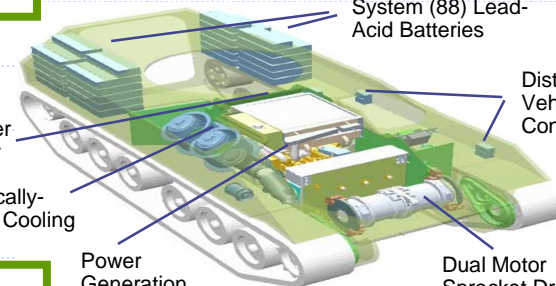

Field Expedient Protection for Ground Vehicles

40mm Thermobaric Cartridge

Zinc-Air Battery

Interceptor Body Armor & Advanced Combat Helmet: Dozens of Lives Saved During OEF/OIF

Technology for the Warfighter "Our Most Precise Weapons System"

Systems Engineering, Analysis & Assessment

Sensory Enhancement

Protect (Integrated Suit & Helmet)

Robotics Interface

Strike
(Exploit FCS Netted Fires)

Human Performance & Embedded Training

Collaborative Networked
Situational Understanding

Blue Force Tracking

JLIST - Joint Service
Lightweight Integrated Suit
Technology

Heat Exchanger
Assembly

Electrically-
Driven Cooling
Fans

Power
Generation
Unit

Energy Storage
System (88) Lead-
Acid Batteries

Distributed
Vehicle
Controller

Dual Motor
Sprocket Drive
System

Battery Charging
Fuel Cell with Methanol
Steam Reforming Unit

Robotics

Transformational Technologies

Nanotechnology

Biotechnology

Robotics