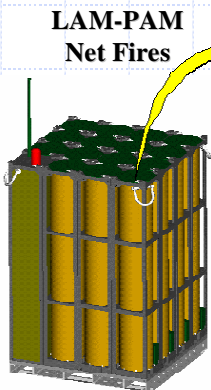

Technology for the Warfighter "Our Most Precise Weapons System"

Systems Engineering, Analysis & Assessment

Human Performance & Embedded Training

Blue Force Tracking

Robotics