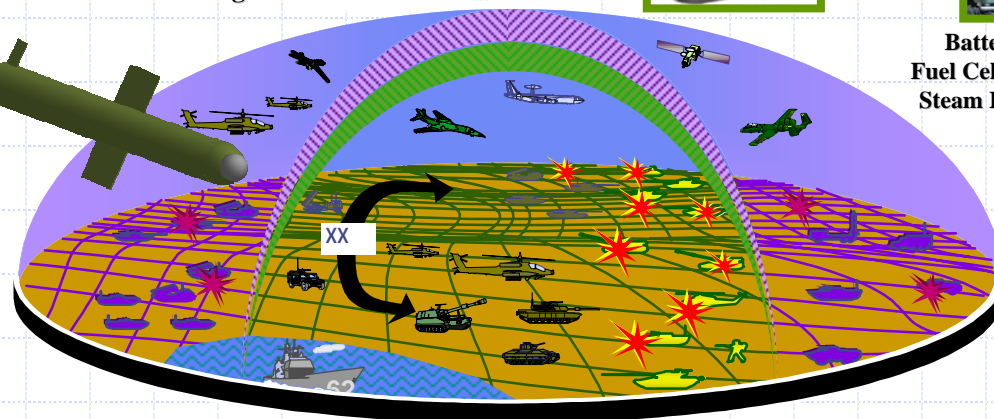

Field Expedient Protection for Ground Vehicles

40mm Thermobaric Cartridge

Zinc-Air Battery

Interceptor Body Armor & Advanced Combat Helmet: Dozens of Lives Saved During OEF/OIF

Technology for the Warfighter "Our Most Precise Weapons System"

Systems Engineering, Analysis & Assessment

Sensory Enhancement

Protect (Integrated Suit & Helmet)

Robotics Interface

Strike
(Exploit FCS Netted Fires)

Human Performance & Embedded Training

Collaborative Networked
Situational Understanding

Blue Force Tracking

JLIST - Joint Service
Lightweight Integrated Suit
Technology

Heat Exchanger
Assembly

Electrically-
Driven Cooling
Fans

Power
Generation
Unit

Energy Storage
System (88) Lead-
Acid Batteries