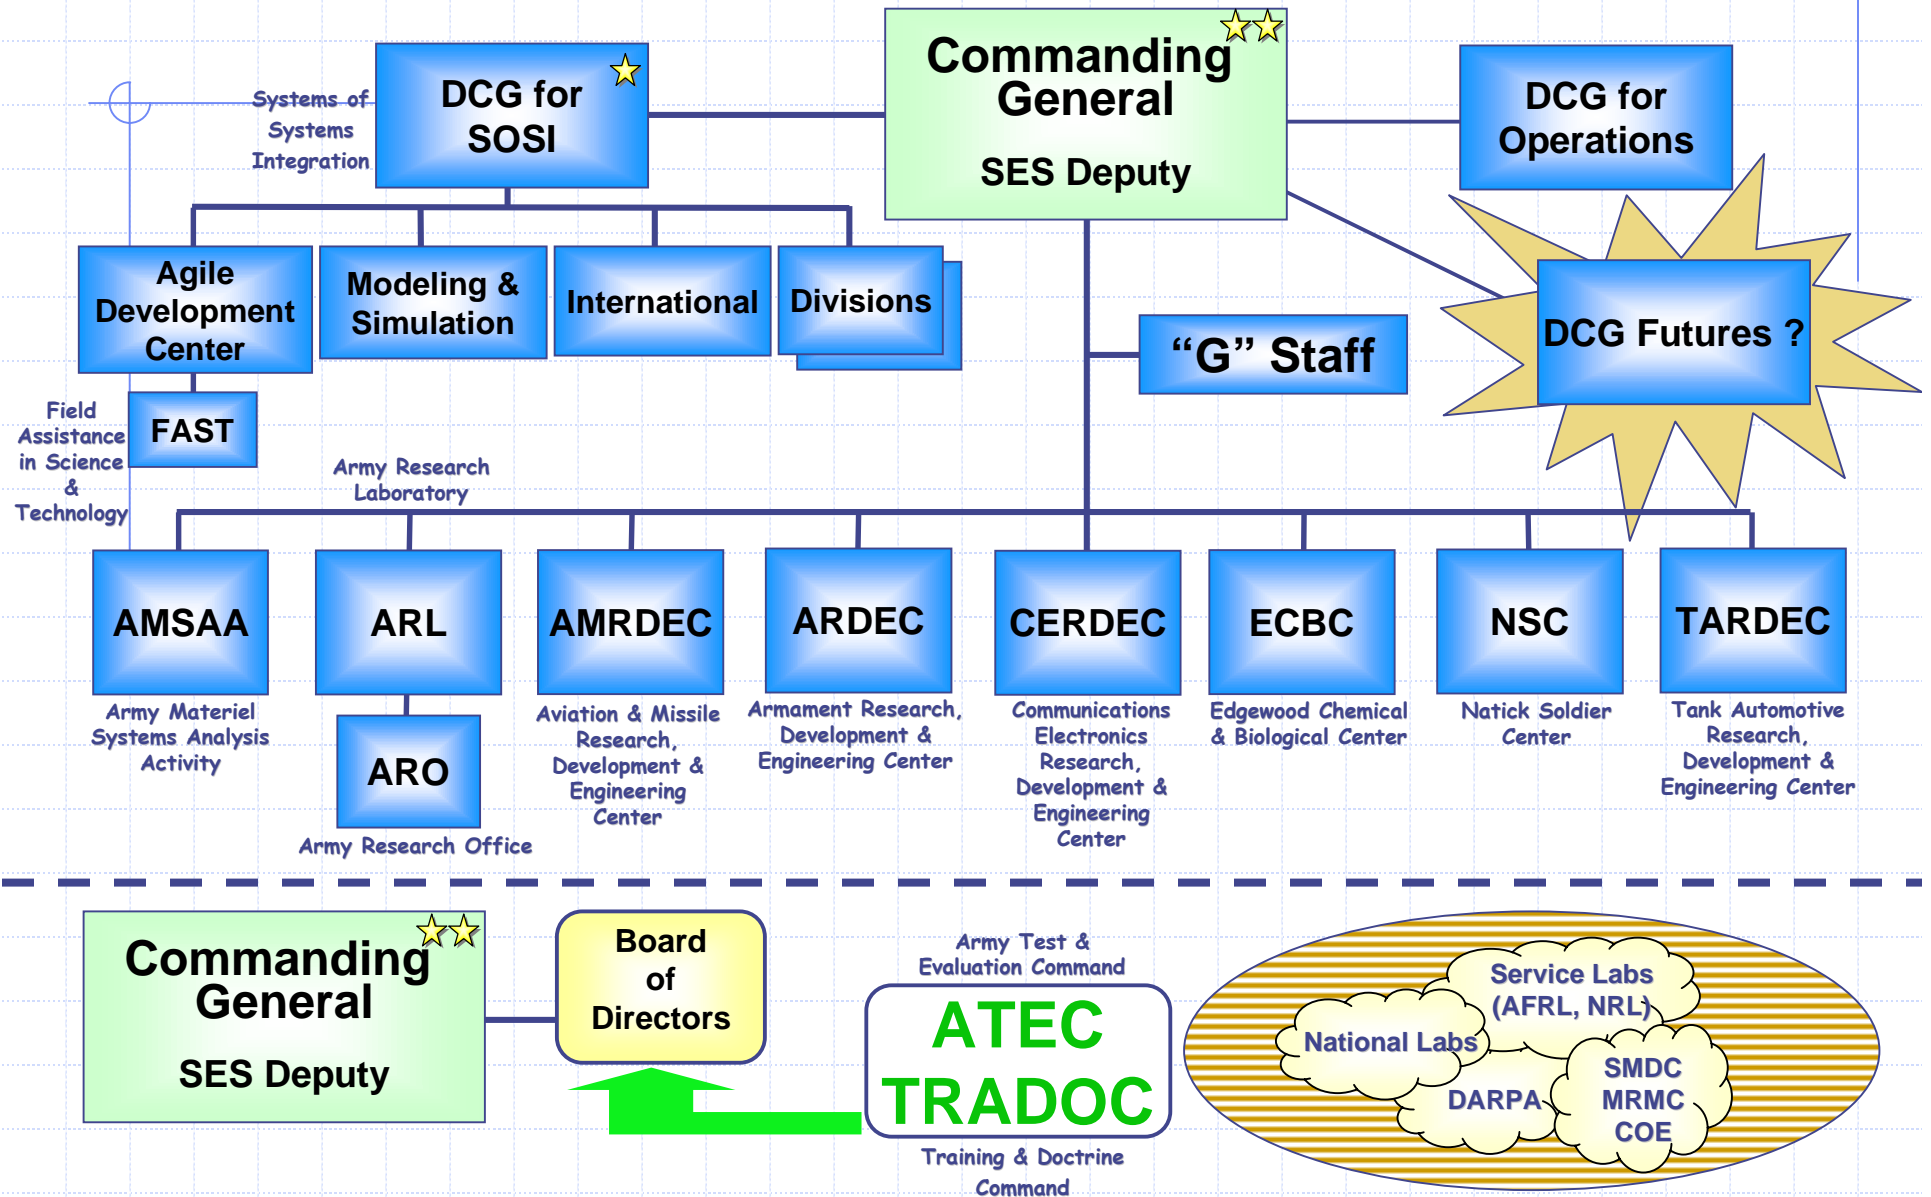

RDECOM Support to Current Operations

HMMWV Doors

Predator Hellfire Integration

Shelf-Stable Pocket Sandwich

Cooperative Defense Initiative

Pacbot

Pilar Gunfire Detection System

Omni-Directional Inspection System

Blue Force Tracking

JLIST - Joint Service
Lightweight Integrated Suit
Technology

Heat Exchanger
Assembly

Electrically-
Driven Cooling
Fans

Power
Generation
Unit

Energy Storage
System (88) Lead-
Acid Batteries

Distributed
Vehicle
Controller

Dual Motor
Sprocket Drive
System

Battery Charging
Fuel Cell with Methanol
Steam Reforming Unit

Robotics

Transformational Technologies

Nanotechnology

Biotechnology

Robotics

Advanced Computing

Power & Energy

Critical enablers of transformational capabilities for the Army's Future Force

Research, Development and Engineering Command

What Does the RDE Command Give Us?

Agile Development Center ("Skunk Works")
Linkage to Combatant Commands (FAST)
Linkage to International Markets
Modeling & Simulation/Collaborative Environment
Capability Management
Technology Integration Across Domains