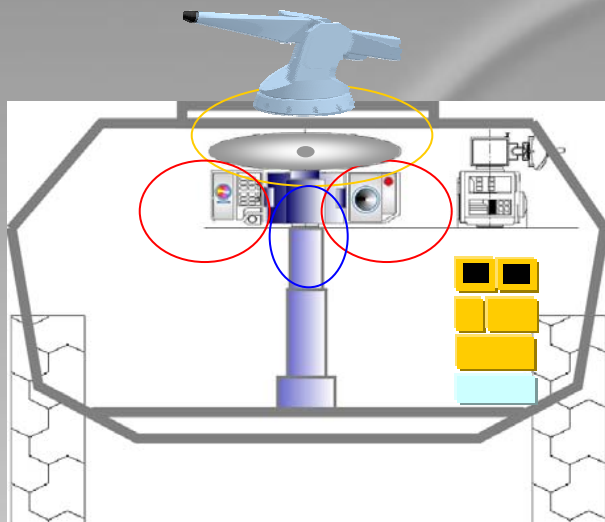

HITROLE® Configuration

Options

LAND SYSTEM

NAVAL SYSTEM

LAND SYSTEM

HITROLE® 12.7mm

GROWTH POTENTIAL

RSTA + HITROLE

On board & on ground composition of sensors

- ❖ **Stabilised & mast platform**
- ❖ **Set of Sensors**
- ❖ **Sensors elaborator**
- ❖ **Remote Command & Control**

❖ **Radar TMI** (Target Moving Indicator)

❖ **Platform**

❖ **Optics**

❖ **IR**

❖ **Laser**

HITROLE® 12.7mm

GROWTH POTENTIAL

Remote command & control

Stinger