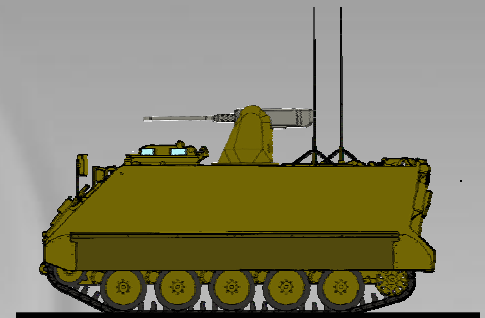

HITROLE® 12.7mm

ROLES

A P C