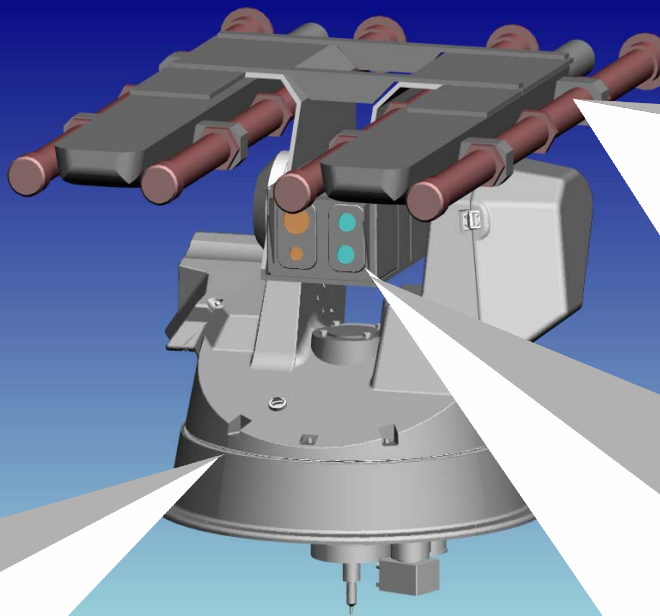

❖ **Platform**

❖ **Optics**

❖ **IR**

❖ **Laser**

HITROLE® 12.7mm

GROWTH POTENTIAL

Remote command & control

Stinger