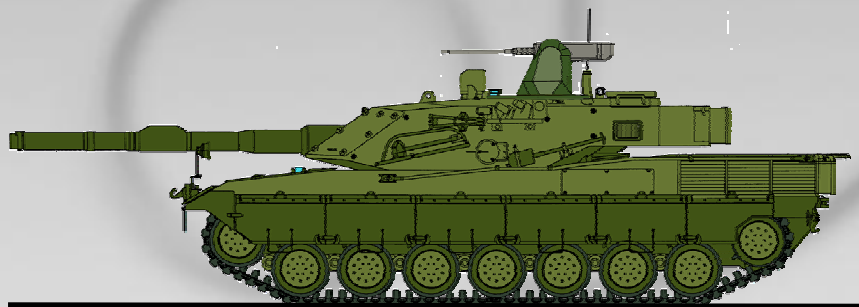

HITROLE® Turret

Optical sensors

HITROLE® 12.7mm

ROLES

Logistic

Recce Scout

A P C

M B T