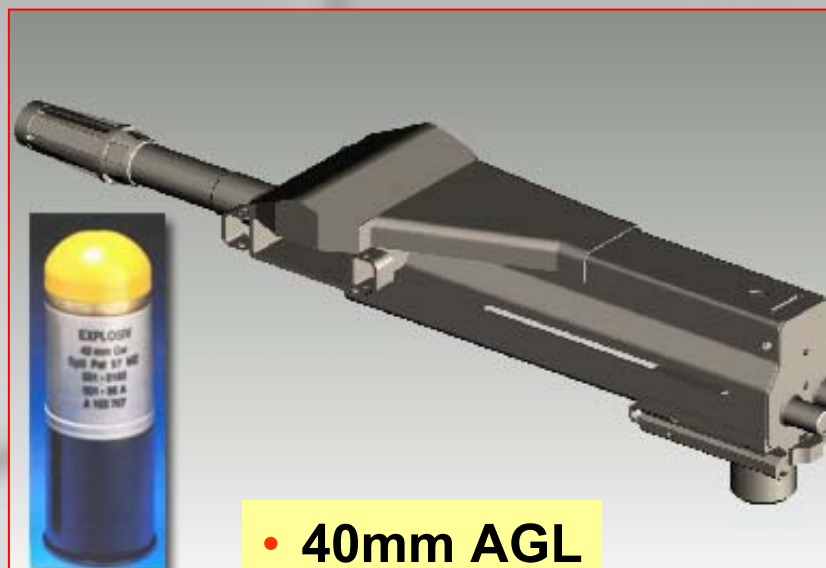

HITROLE® 12.7mm

WEAPONS

**GUN 12,7 mm MG (FN Herstal, others)
or
7,62 mm MG**

alternatively

AGL 40 mm (MK 19 GD, others)

• 12.7mm cannon

• 40mm AGL

Easy weapon change on the field