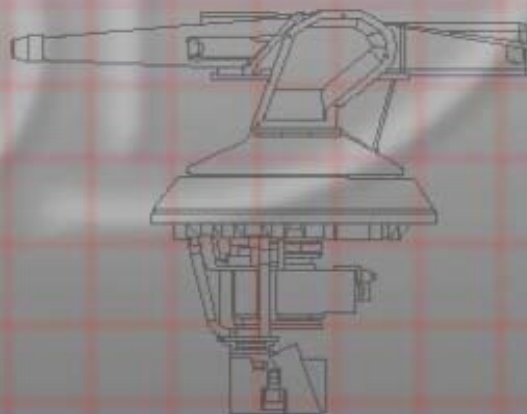

NDIA

International Infantry & Joint Services Small Arms Systems
Annual Symposium, Exhibition & Firing Demonstration

--

The Oto Melara HITROLE® 7,62 – 12,7 – 40 mm
Remote Overhead, Light Electrical Turret