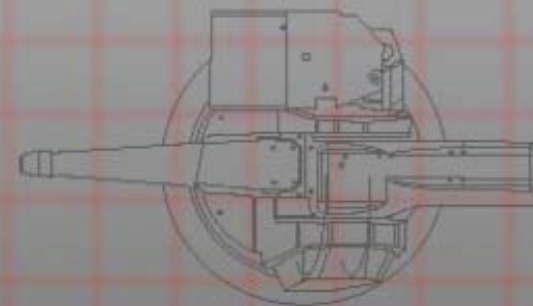

NDIA

International Infantry & Joint Services Small Arms Systems
Annual Symposium, Exhibition & Firing Demonstration

--

The Oto Melara HITROLE® 7,62 – 12,7 – 40 mm
Remote Overhead, Light Electrical Turret