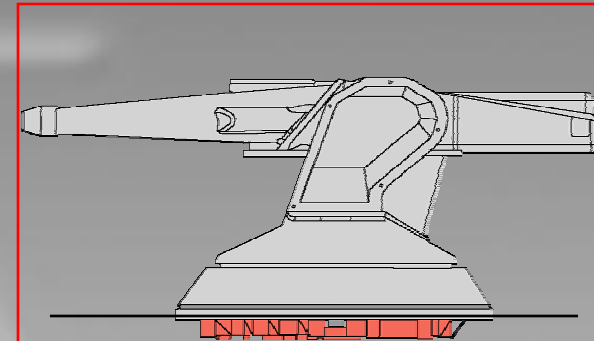

HITROLE® 12.7mm

SURVIVABILITY

From inside the vehicle

- Recocking
- Reloading
- Observation
- Aiming
- Firing