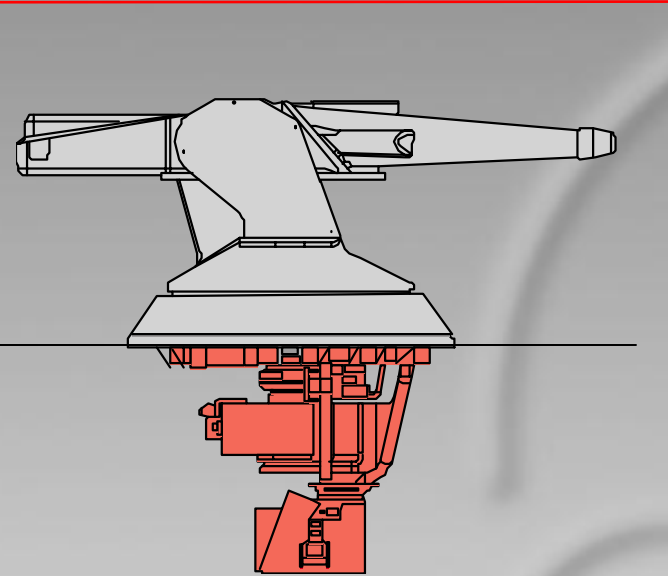

2nd CC

MMI

ETE

HITROLE® 12.7mm

SURVIVABILITY

From inside the vehicle

- Recocking
- Reloading
- Observation
- Aiming
- Firing

HITROLE® 12.7mm**ACCURACY**