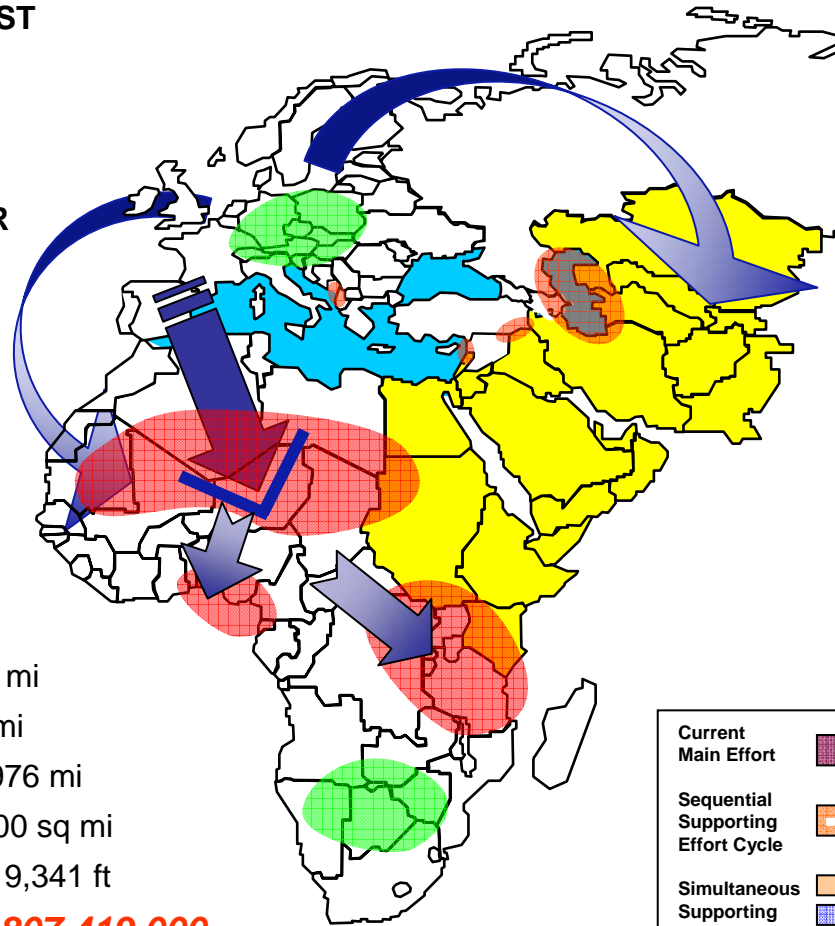

# SOCEUR's Theater Strategy

(Nested in EUCOM's WOT Campaign)

-  GWOT INTEREST
-  PARTNERS
-  CENTCOM AOR

## Africa Statistics

- Length: ~ 5000 mi
- Width: ~ 4700 mi
- Coast line: 18,976 mi
- Area: 11,608,000 sq mi
- Highest point: 19,341 ft
- **Population: 807,419,000**

# Coalition Warfare

Achieving Desired Effect - By, With, and Through  
Intrinsic and Extrinsic Capability

Geographical Leverage Points

- Main Effort
- Sequential Supporting Effort Cycle
- Simultaneous Supporting Efforts