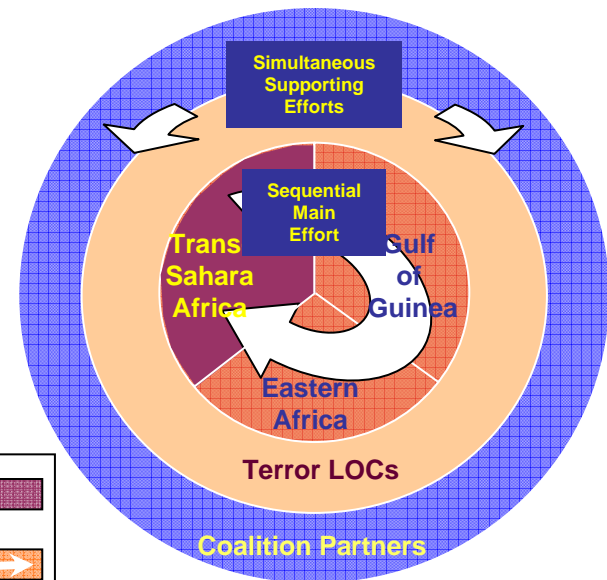

# SOCEUR's Theater Strategy

(Nested in EUCOM's WOT Campaign)

-  GWOT INTEREST
-  PARTNERS
-  CENTCOM AOR

## Africa Statistics

- Length: ~ 5000 mi
- Width: ~ 4700 mi
- Coast line: 18,976 mi
- Area: 11,608,000 sq mi
- Highest point: 19,341 ft
- **Population: 807,419,000**

# Coalition Warfare

Achieving Desired Effect - By, With, and Through  
Intrinsic and Extrinsic Capability

Geographical Leverage Points

- Main Effort
- Sequential Supporting Effort Cycle
- Simultaneous Supporting Efforts