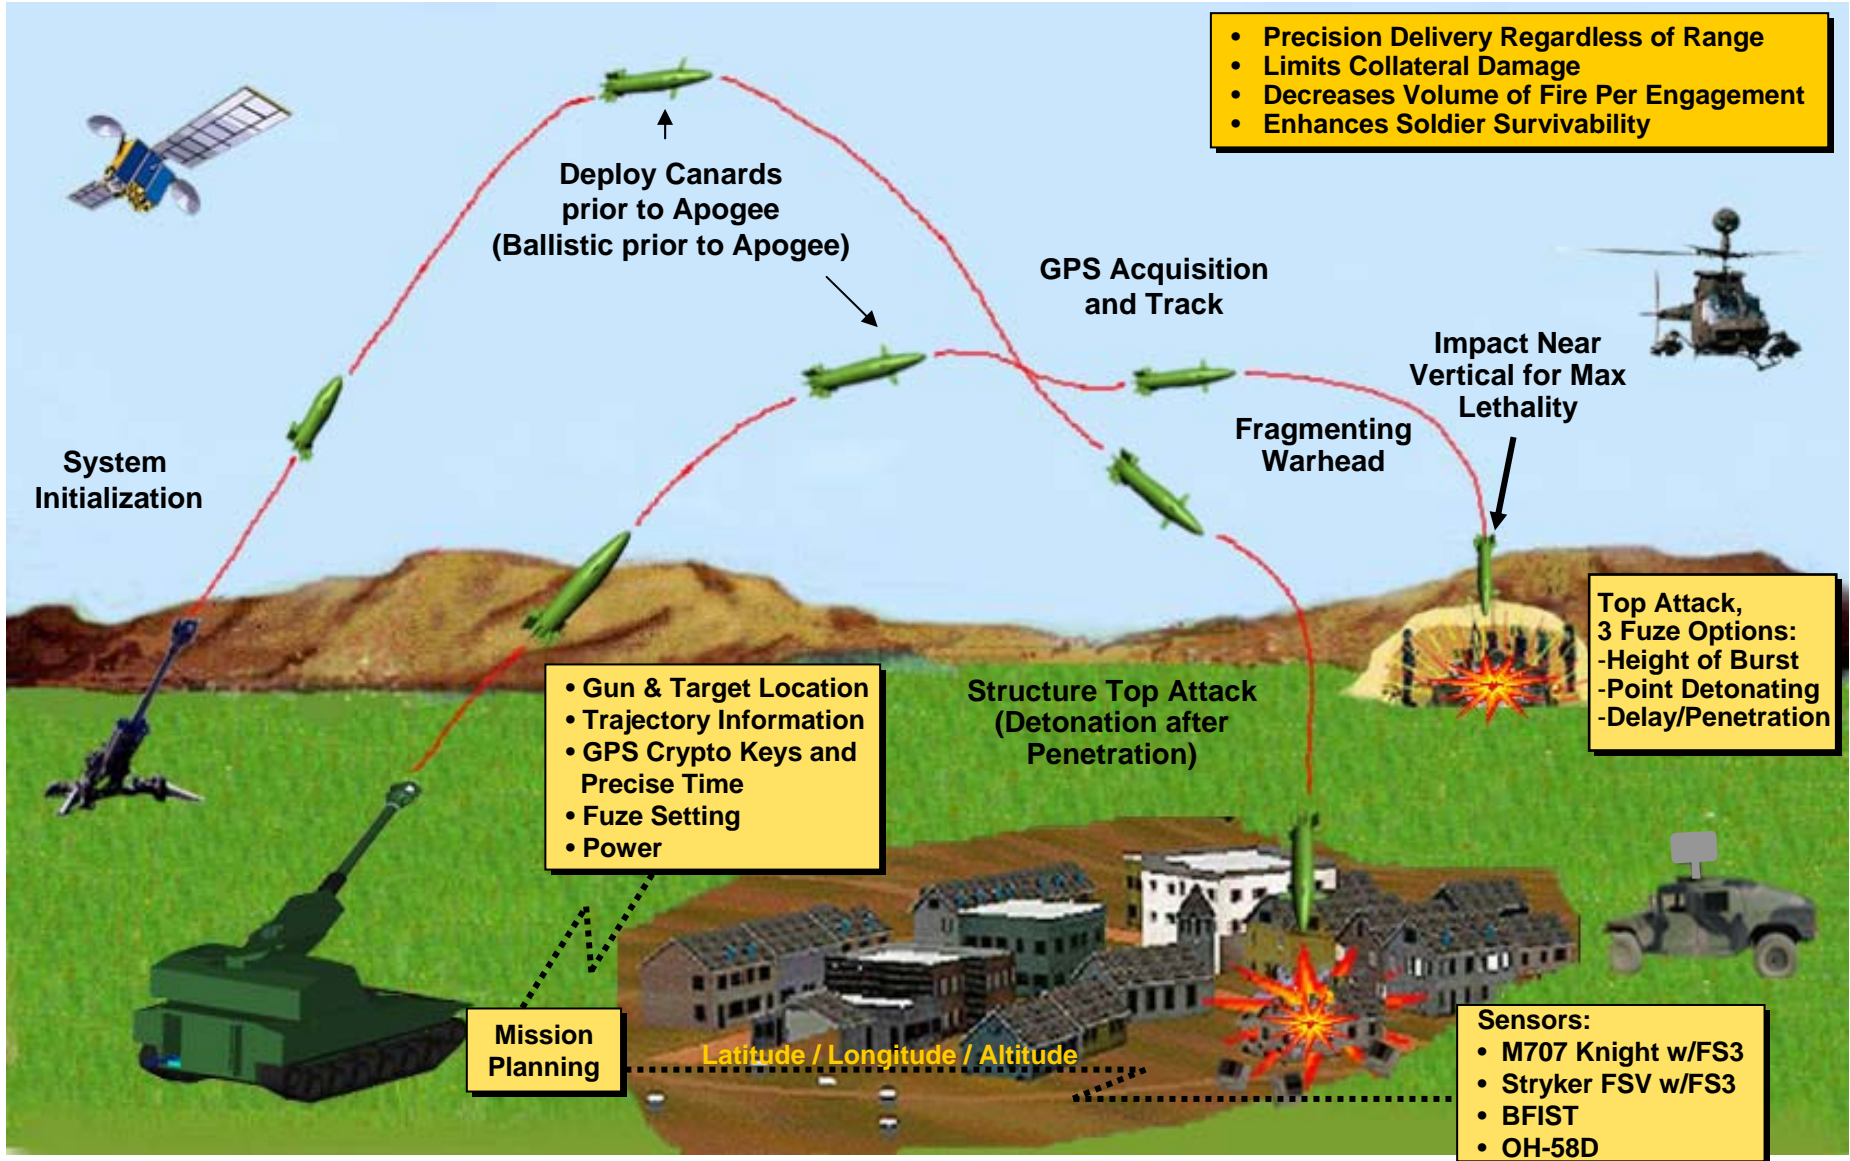

## FACT

- 155mm GPS-guided, Precision munition
- Fire and Forget
- All weather
- Unitary Warhead
- Optimized for urban/complex terrain

# Basic Characteristics & Capabilities

- **Range**
  - 7.5 km min range
  - Early fielding, 24km
- **Always a high angle mission**
- **Near vertical terminal angle**
  - Approximately 80-85 degrees
- **10m CEP at all ranges**
- **30m Safe Arm Distance**
- **GPS guided, IMU backup**
- **3 Fuze options:**
  - PD
  - Delay – up to 8 inches of reinforced concrete
  - Proximity HOB
- **No manual fuze setting; must be set with Enhanced Portable Inductive Artillery Fuze Setter**

# Concept of Operations

- Precision Delivery Regardless of Range
- Limits Collateral Damage
- Decreases Volume of Fire Per Engagement
- Enhances Soldier Survivability

Deploy Canards prior to Apogee (Ballistic prior to Apogee)

GPS Acquisition and Track

Fragmenting Warhead

Impact Near Vertical for Max Lethality

- Gun & Target Location
- Trajectory Information
- GPS Crypto Keys and Precise Time
- Fuze Setting
- Power

Structure Top Attack (Detonation after Penetration)