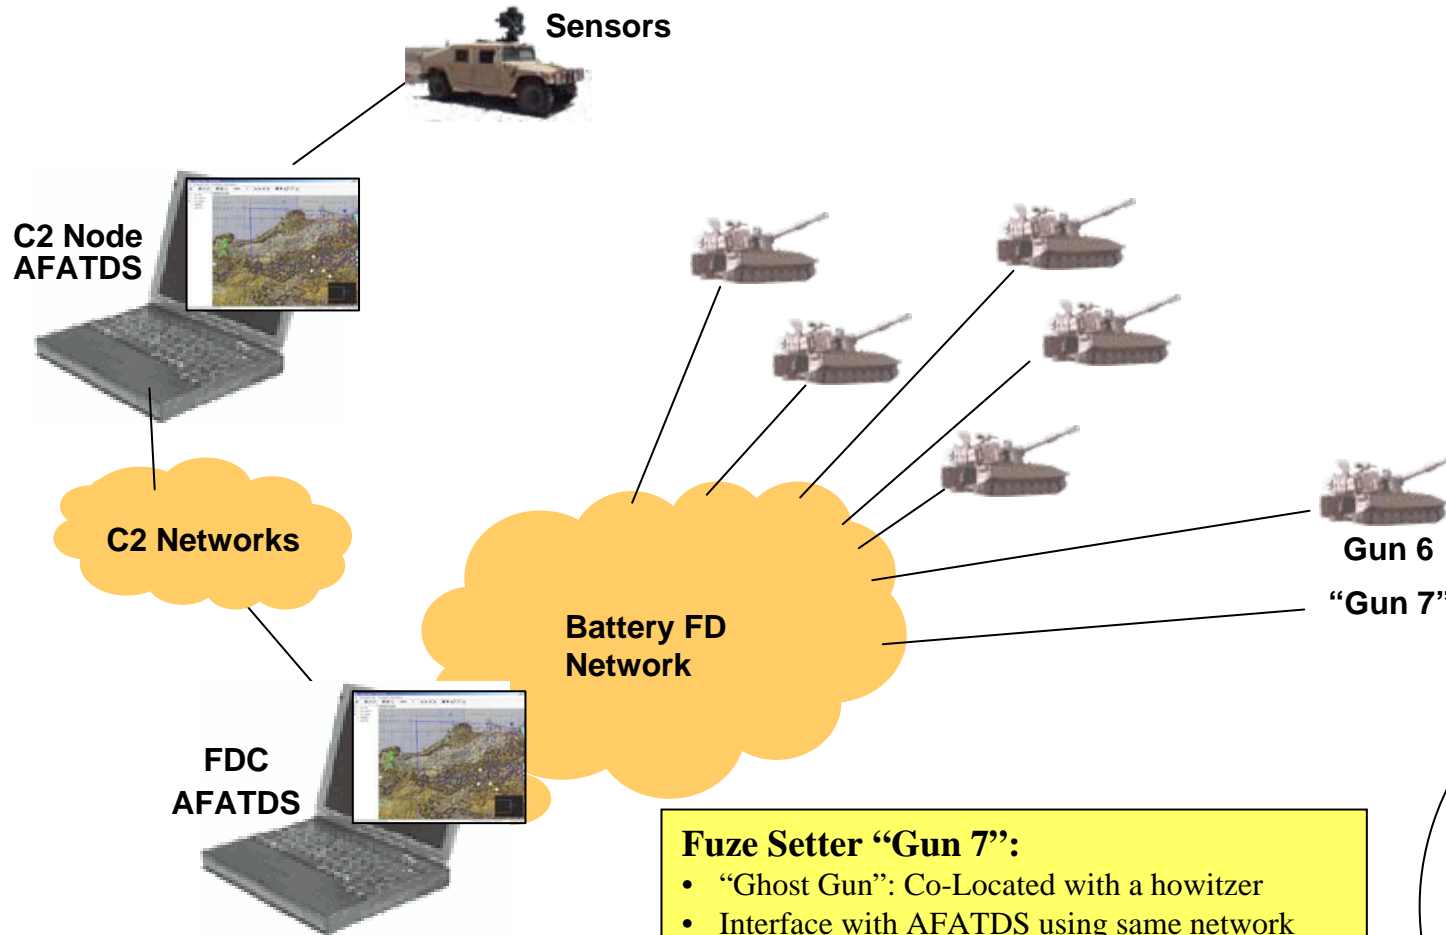

# Portable Excalibur Fire Control System (PEFCS)

## FDC

- Examines AFATDS default BIP and re-computes mission with new BIP if necessary
- FDC operator maintains Excalibur ammo count on AFATDS for gun "7"