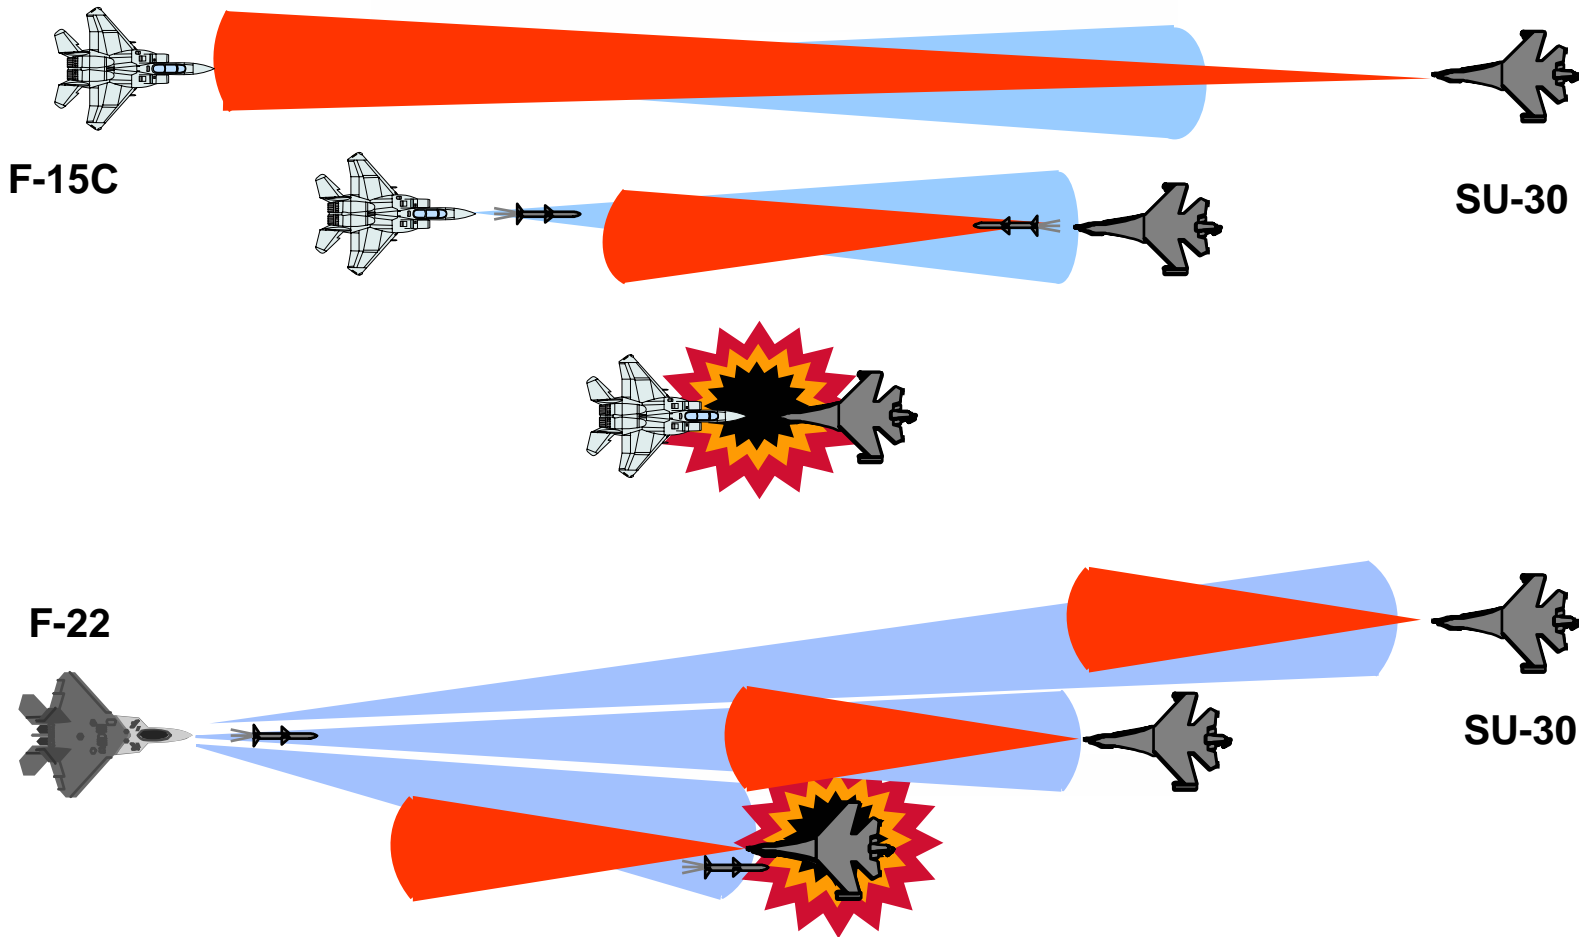

F-16CJ
SEAD

F15E
Precision
Strike

F-22 Performance Capabilities

- **Altitude: 60,000 ft**
- **Speed: 800 KCAS**
Mach: 2.0
Supercruise > Mach 1.5
- **G Load: 9**
- **AoA: -60 to > +60 deg**

Supercruise Advantages

- Increased presence
- Improved weapon kinematics
- Shorten enemy reaction time
- Lowers IR signature

*Conventional
Fighter*

F-22

In 15 Minutes, an F-22 Can Cover Nearly 3 Times More Air Space

Stealth in Air to Air