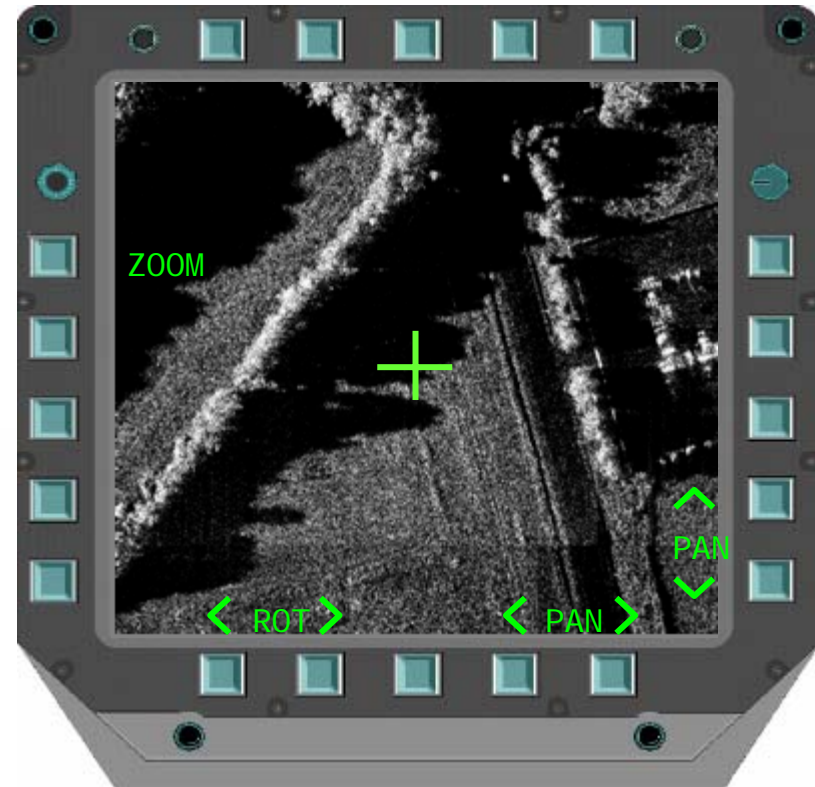

- **Currently GBU-32 Only (Awaiting SDB)**
- **Combat HAMMER drops successful (50k @ 1.5M)**
- **Bomb on Coordinate ONLY**
  - **Future Upgrades allow Self-Generation of Coords**