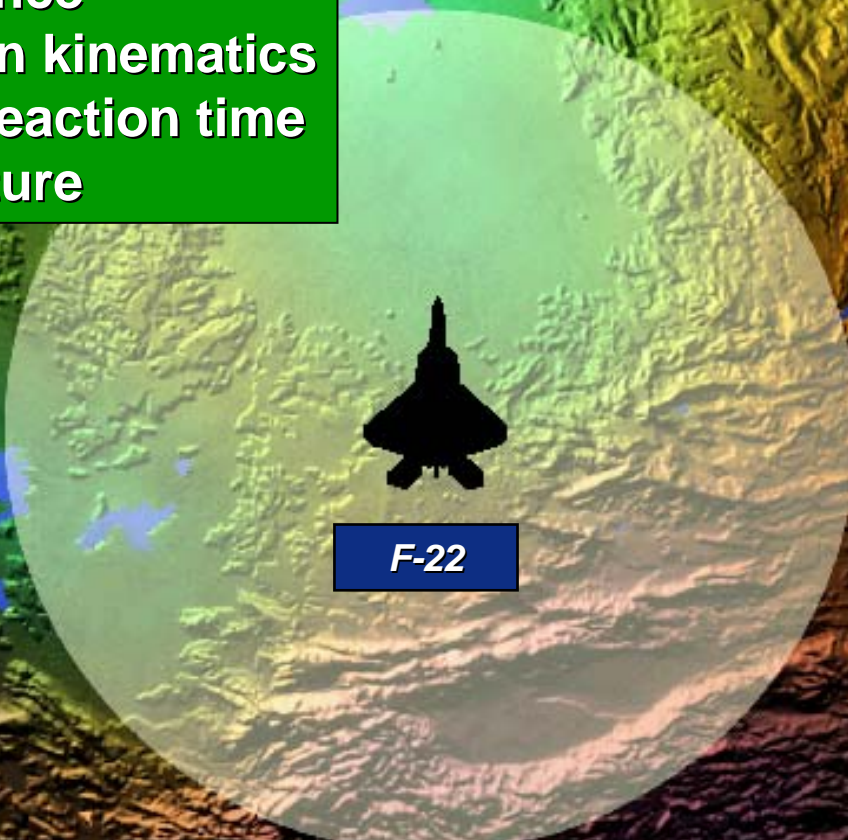

**CAPITULATED
FORMATION**

Example of an IADS

Example of an IADS

**Stealth Fighter at
High Altitude
Employing
Supercruise**

The Solution

F-22 Multi-Role Capability

F-15C
Air
Superiority

F-117
Stealth
Strike

F-16CJ
SEAD

F15E
Precision
Strike

F-22 Performance Capabilities

- **Altitude: 60,000 ft**
- **Speed: 800 KCAS**
Mach: 2.0
Supercruise > Mach 1.5
- **G Load: 9**
- **AoA: -60 to > +60 deg**

Supercruise Advantages

- Increased presence
- Improved weapon kinematics
- Shorten enemy reaction time
- Lowers IR signature

*Conventional
Fighter*

F-22

In 15 Minutes, an F-22 Can Cover Nearly 3 Times More Air Space

Stealth in Air to Air