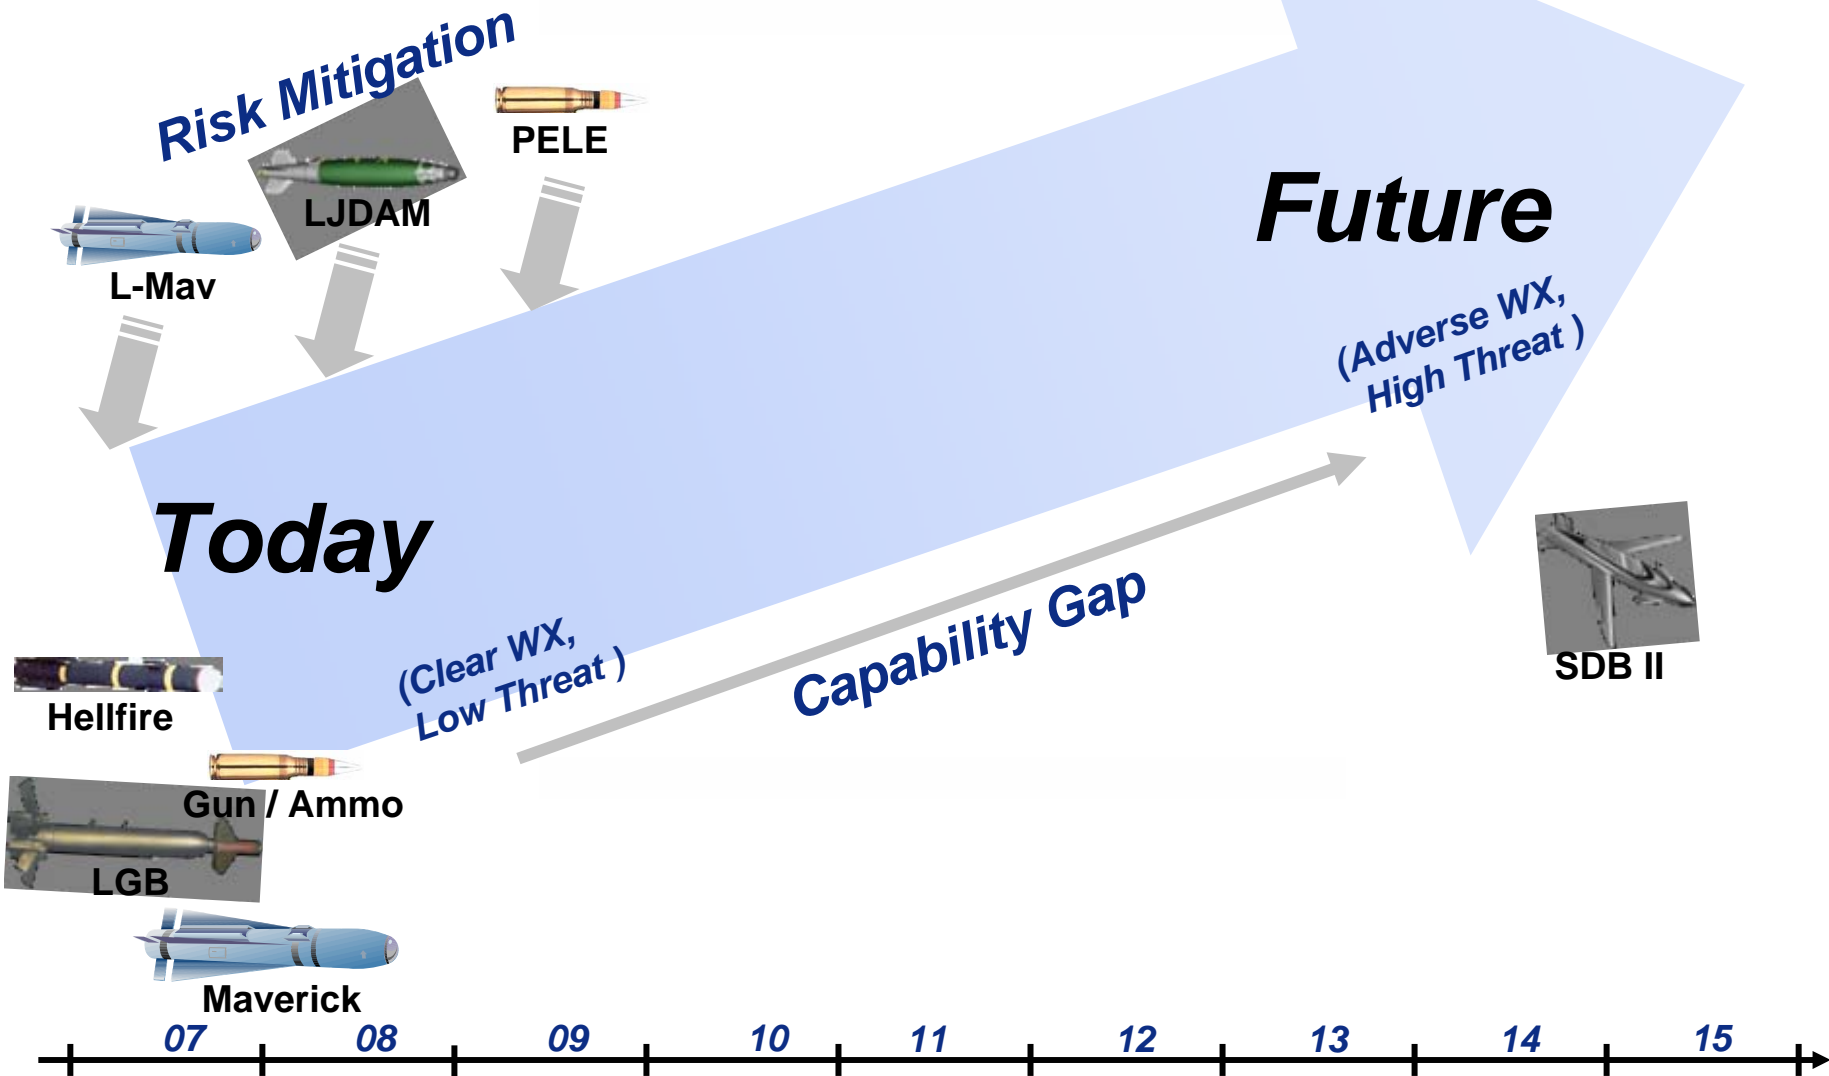

Moving Target Capability