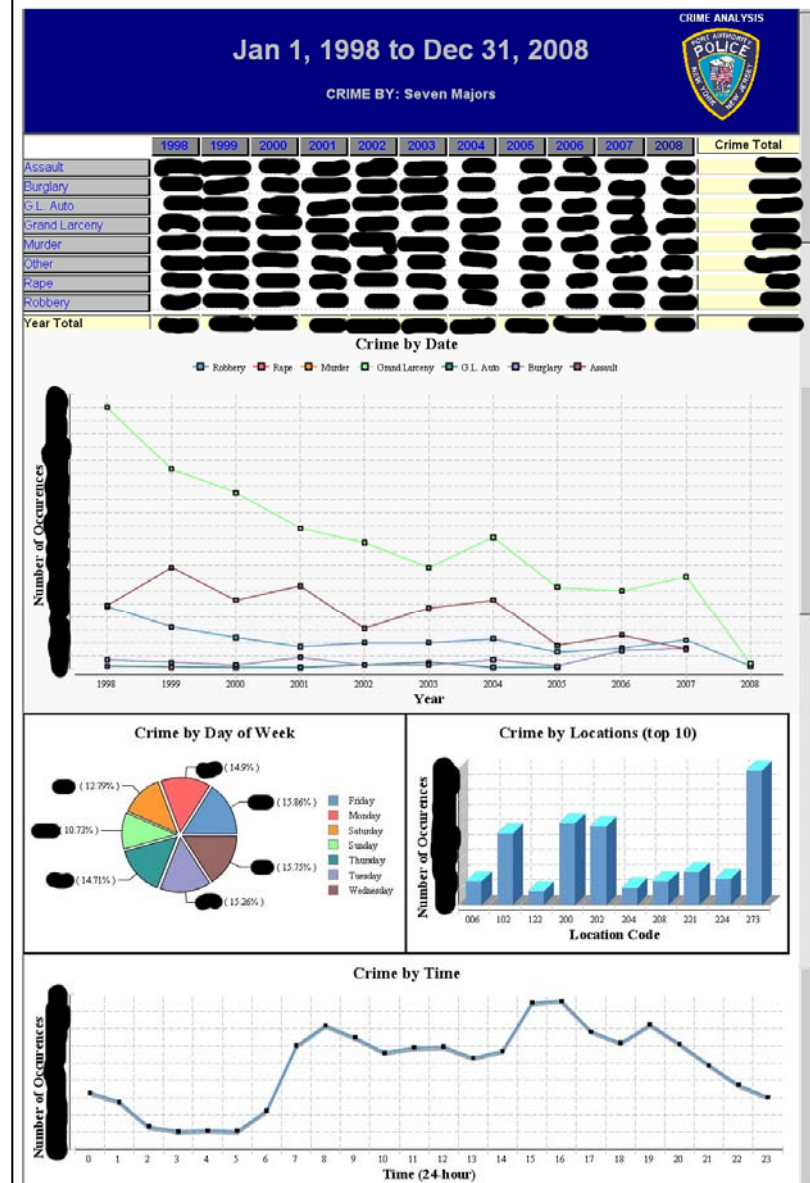

Seattle Fusion Center

THE PORT AUTHORITY OF NY & NJ

CompStat NG - Background

- What is it?
 - Employs advanced visual and data analytics for crime analysis and counter-terrorism (emphasizing proactive but also supporting reactive).
 - Provides crime and counter-terrorism information in a web based system for entry and retrieval of information.
 - Enables real-time situational awareness on any networked device (Large Screen Interactions, PC, smart phone).
- What kind of change can it enable?
 - Dramatic improvements in fighting crime and counter-terrorism.
 - Better employment of forces with resulting reduction in crime.
- How does it do it?
 - Analyze data anywhere at anytime
 - Place the information in context
 - Take advantage of volumes of information

Current Activities

Seattle Fusion Center

11,000 portal users

500+ PDA users

Structured Data Statistics

New Analysis Tools

http://nvacmobile.pnl.gov/srs/development/arjis/dashboard.html

preVALE

San
Last update: 5/16/2008
2:09:55 PM
9027 records

Vehicle theft
Last update: 2/6/2008
6:46:04 PM
218 records

Diego
Last update: 5/27/2008
11:25:39 AM
9002 records

Topics

Facets

Initial search - 218 results