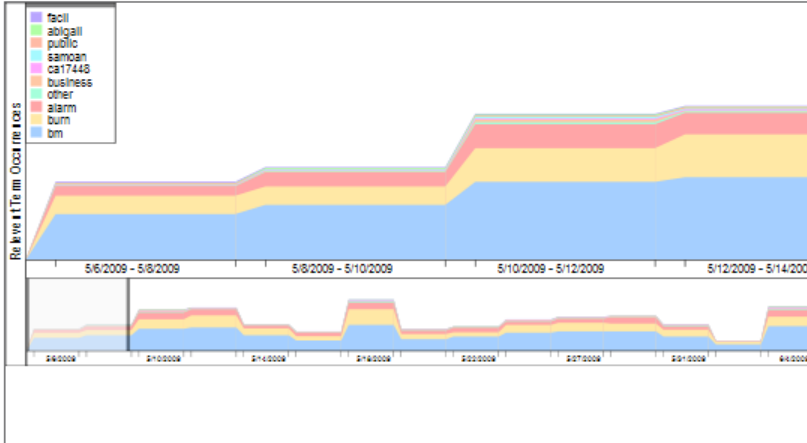

Current Activities

Seattle Fusion Center

11,000 portal users

500+ PDA users

Structured Data Statistics

New Analysis Tools

http://nvacmobile.pnl.gov/srs/development/arjis/dashboard.html

preVALE

San
Last update: 5/16/2008
2:09:55 PM
9027 records

Vehicle theft
Last update: 2/6/2008
6:46:04 PM
218 records

Diego
Last update: 5/27/2008
11:25:39 AM
9002 records

Topics

Facets

Initial search - 218 results