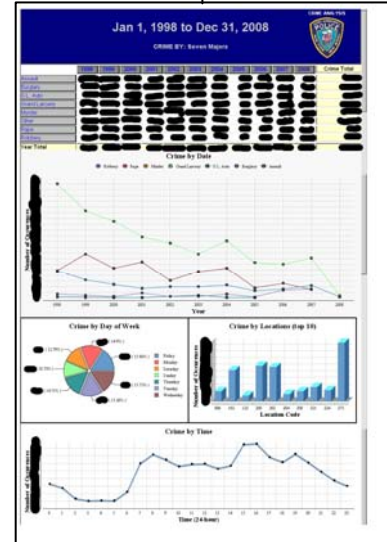

Current Activities

Seattle Fusion Center

11,000 portal users

500+ PDA users

Structured Data Statistics

New Analysis Tools

http://nvacmobile.pnl.gov/srs/development/arjis/dashboard.html

preVALE