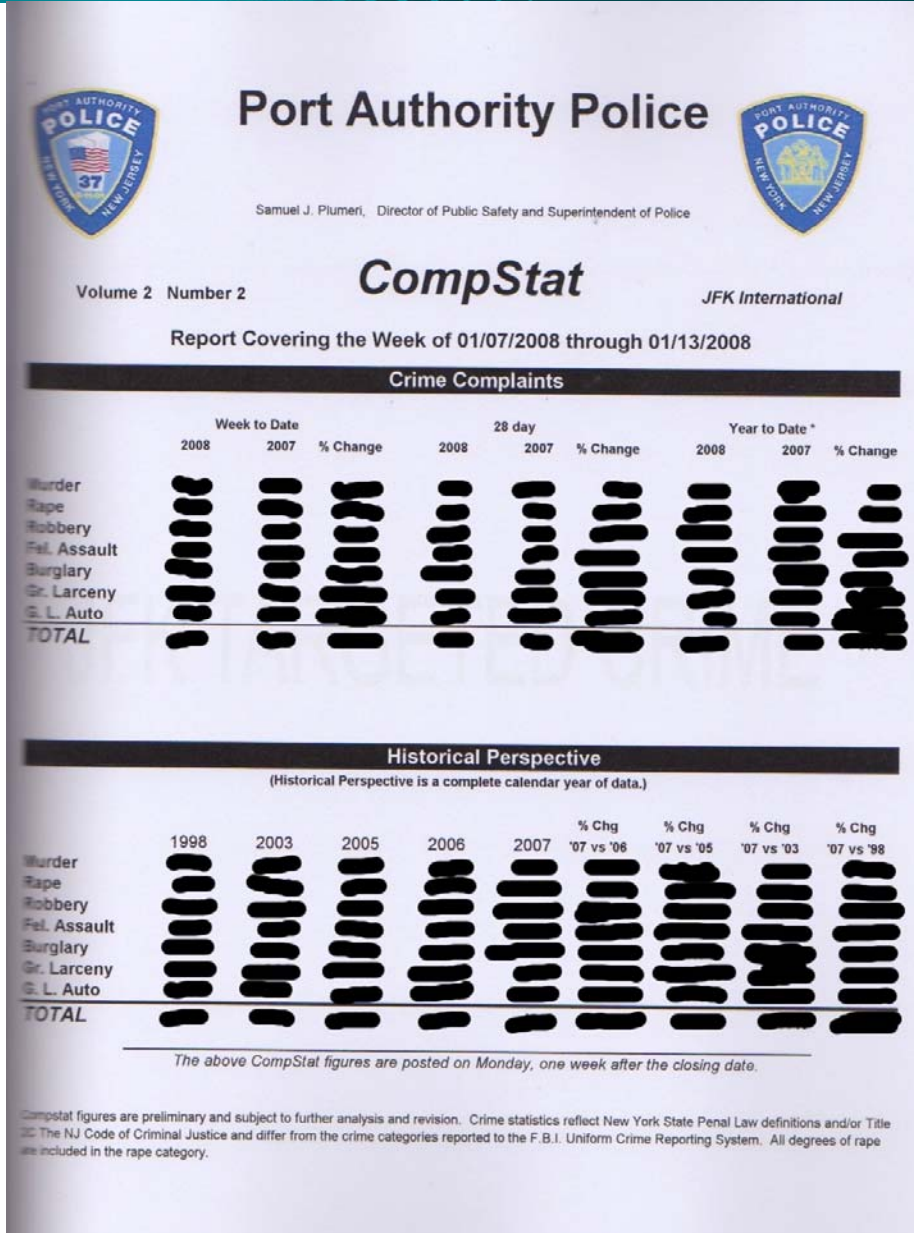

Current Activities

Seattle Fusion Center

11,000 portal users

500+ PDA users

Structured Data Statistics

New Analysis Tools

http://nvacmobile.pnl.gov/srs/development/arjis/dashboard.html

preVALE