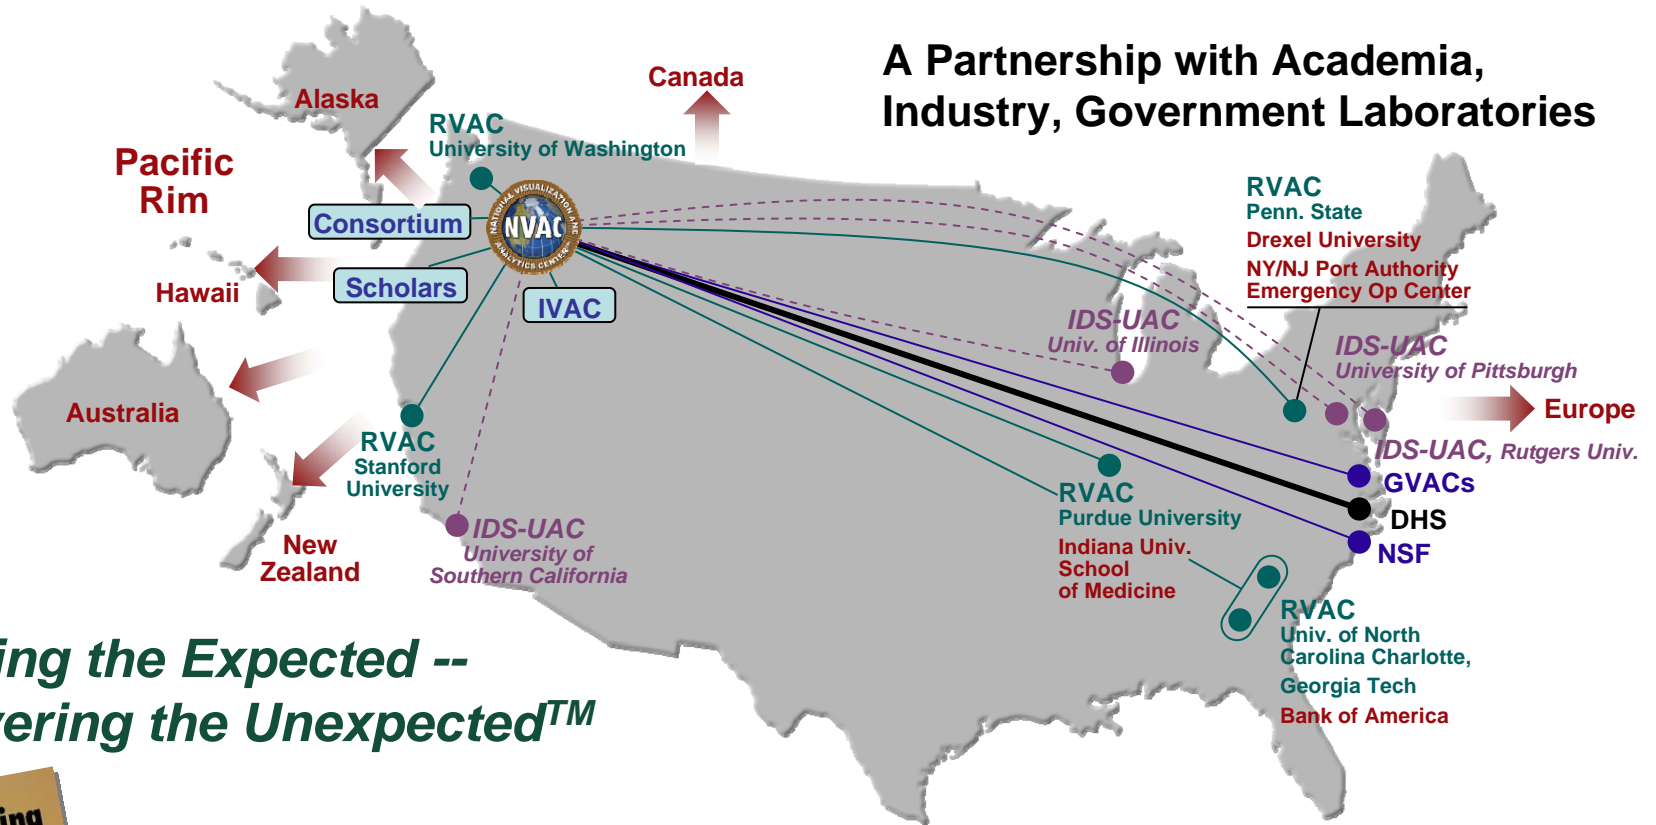

Visualization and Analytics Centers

*Detecting the Expected --
Discovering the Unexpected™*

Dr. Richard May
Deputy Director | National Visualization and Analytics Center
Pacific Northwest National Laboratory
richard.may@pnl.gov | <http://nvac.pnl.gov>

Seattle Fusion Center

THE PORT AUTHORITY OF NY & NJ

CompStat NG - Background

- What is it?
 - Employs advanced visual and data analytics for crime analysis and counter-terrorism (emphasizing proactive but also supporting reactive).
 - Provides crime and counter-terrorism information in a web based system for entry and retrieval of information.
 - Enables real-time situational awareness on any networked device (Large Screen Interactions, PC, smart phone).
- What kind of change can it enable?
 - Dramatic improvements in fighting crime and counter-terrorism.
 - Better employment of forces with resulting reduction in crime.
- How does it do it?
 - Analyze data anywhere at anytime
 - Place the information in context
 - Take advantage of volumes of information

Current Activities

Seattle Fusion Center

11,000 portal users

500+ PDA users

Structured Data Statistics

New Analysis Tools

http://nvacmobile.pnl.gov/srs/development/arjis/dashboard.html

preVALE