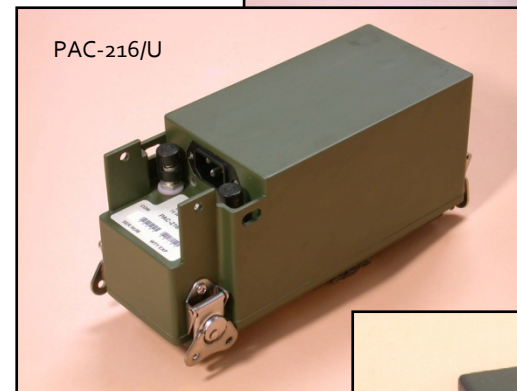

8394 ~ by Edward J. O'Rourke

Kestrel - Falcon III Radio Power Adapter / Charger (AN/PRC-117G)

Abstract

- The new Iris Technology Radio Power Adapter for the Falcon III (AN/PRC-117G), the Kestrel, is scheduled to debut at JSPE. This adapter is built upon a heritage of successful devices servicing the SINCGARS and Falcon product lines. The Kestrel can be powered from both DC and AC sources, houses and charges full size BB-2590/U batteries, and is interoperable with StarPower. Planned availability for this adapter and selected radio accessories is 2Q09.

Overview

- The *Kestrel* adds to the family of alternative power adapters from **Iris Technology**, leveraging the high performance of **PAC-216**, **PAC-24V** and **VB-90**.
 - Power from AC or DC sources
 - UPS & Power conditioning
 - Internal full capacity battery
 - Built-in battery charger
 - 26V Amplified speaker output
 - Vehicle mounts and Accessories

Kestrel Heritage

- AN/PRC-117F
 - PAC-24V
- AN/PRC-119D
 - PAC-216/U
- AN/PRC-119F
 - VB-90

Military
Adapters

Kestrel AC/DC Adapter

- (radio not included)

Side View

Specifications

- Electrical
 - AC Input 95-265 VAC; 47-440Hz
 - DC Input 9-36 VDC
 - DC Output 24VDC @ 4.5amps
- Environmental
 - Operating Temp -30° C to 70°C
 - Storage Temp -50° C to 70°C
 - Operating Alt 27,000 ft.
 - Storage Alt 55,000 ft.
 - Humidity 95% relative
- Physical
 - Size 3.2"H x 7.2W" x 7"D
 - Weight 2.7lbs / 6.6lbs w/battery
- Battery Types
 - Rechargeable Lilon BB-2590 / UBI-2590