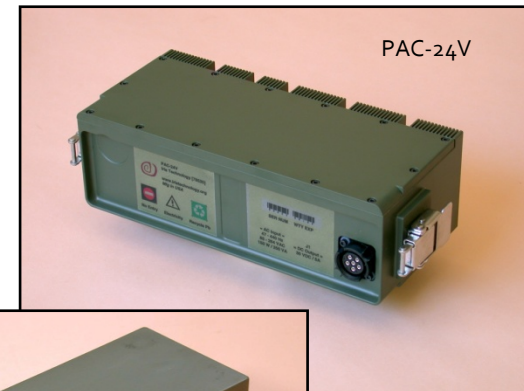

8394 ~ by Edward J. O'Rourke

Kestrel - Falcon III Radio Power Adapter / Charger (AN/PRC-117G)

Abstract

- The new Iris Technology Radio Power Adapter for the Falcon III (AN/PRC-117G), the Kestrel, is scheduled to debut at JSPE. This adapter is built upon a heritage of successful devices servicing the SINCGARS and Falcon product lines. The Kestrel can be powered from both DC and AC sources, houses and charges full size BB-2590/U batteries, and is interoperable with StarPower. Planned availability for this adapter and selected radio accessories is 2Q09.

Overview

- The *Kestrel* adds to the family of alternative power adapters from **Iris Technology**, leveraging the high performance of **PAC-216**, **PAC-24V** and **VB-90**.
 - Power from AC or DC sources
 - UPS & Power conditioning
 - Internal full capacity battery
 - Built-in battery charger
 - 26V Amplified speaker output
 - Vehicle mounts and Accessories

Kestrel Heritage

- AN/PRC-117F
 - PAC-24V
- AN/PRC-119D
 - PAC-216/U
- AN/PRC-119F
 - VB-90

Military
Adapters

Kestrel AC/DC Adapter

- (radio not included)

Side View

Specifications

- Electrical
 - AC Input 95-265 VAC; 47-440Hz
 - DC Input 9-36 VDC
 - DC Output 24VDC @ 4.5amps
- Environmental
 - Operating Temp -30° C to 70°C
 - Storage Temp -50° C to 70°C
 - Operating Alt 27,000 ft.
 - Storage Alt 55,000 ft.
 - Humidity 95% relative
- Physical
 - Size 3.2"H x 7.2W" x 7"D
 - Weight 2.7lbs / 6.6lbs w/battery
- Battery Types
 - Rechargeable Lilon BB-2590 / UBI-2590