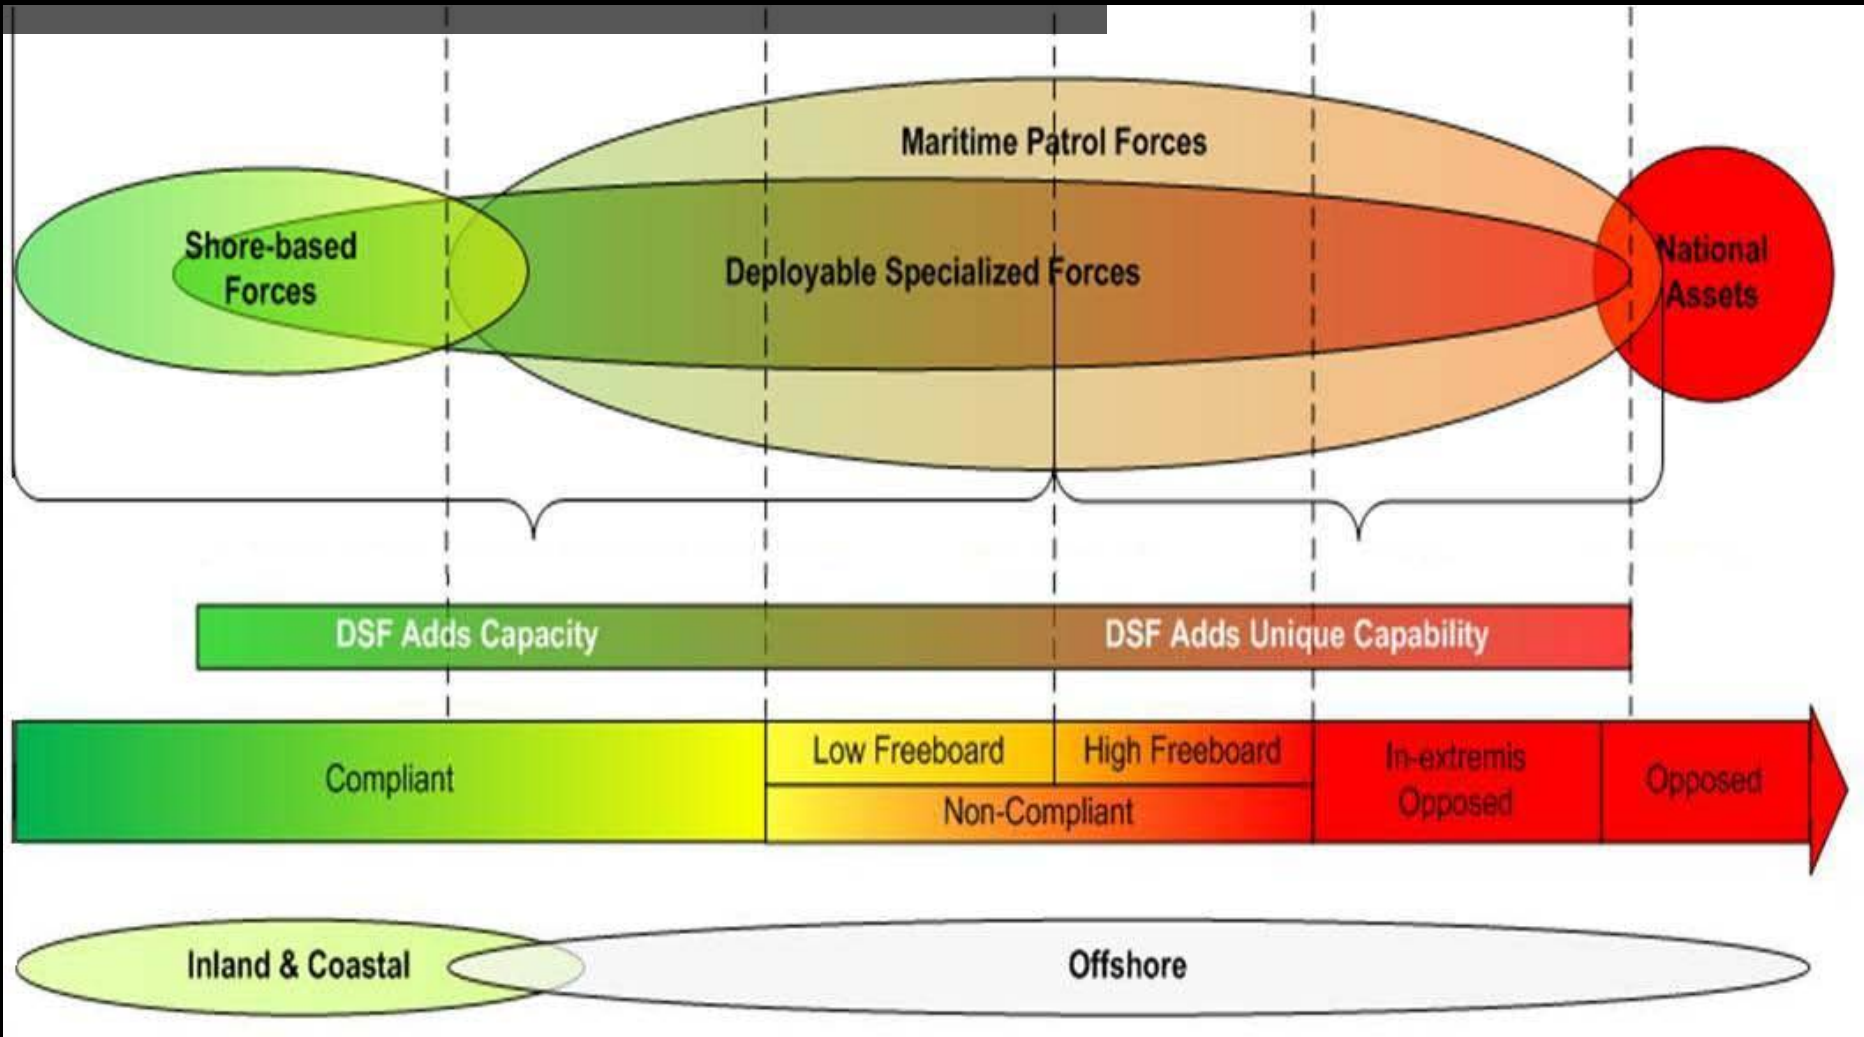

# Threat Continuum

# Stem –to- Stern Review

**DSF Vision**

"The Coast Guard's rapidly deployable specialized forces will provide an array of mission specific capabilities that leverage the Coast Guard's unique authorities to support the emergency needs of operational commanders in planned mission sets, such as Ports, Waterways and Coastal Security. The elements providing this capability shall be properly trained, equipped and supported to respond professionally and proficiently to the complex and challenging scenarios that they may face."

# SPC- Boarding Team delivery