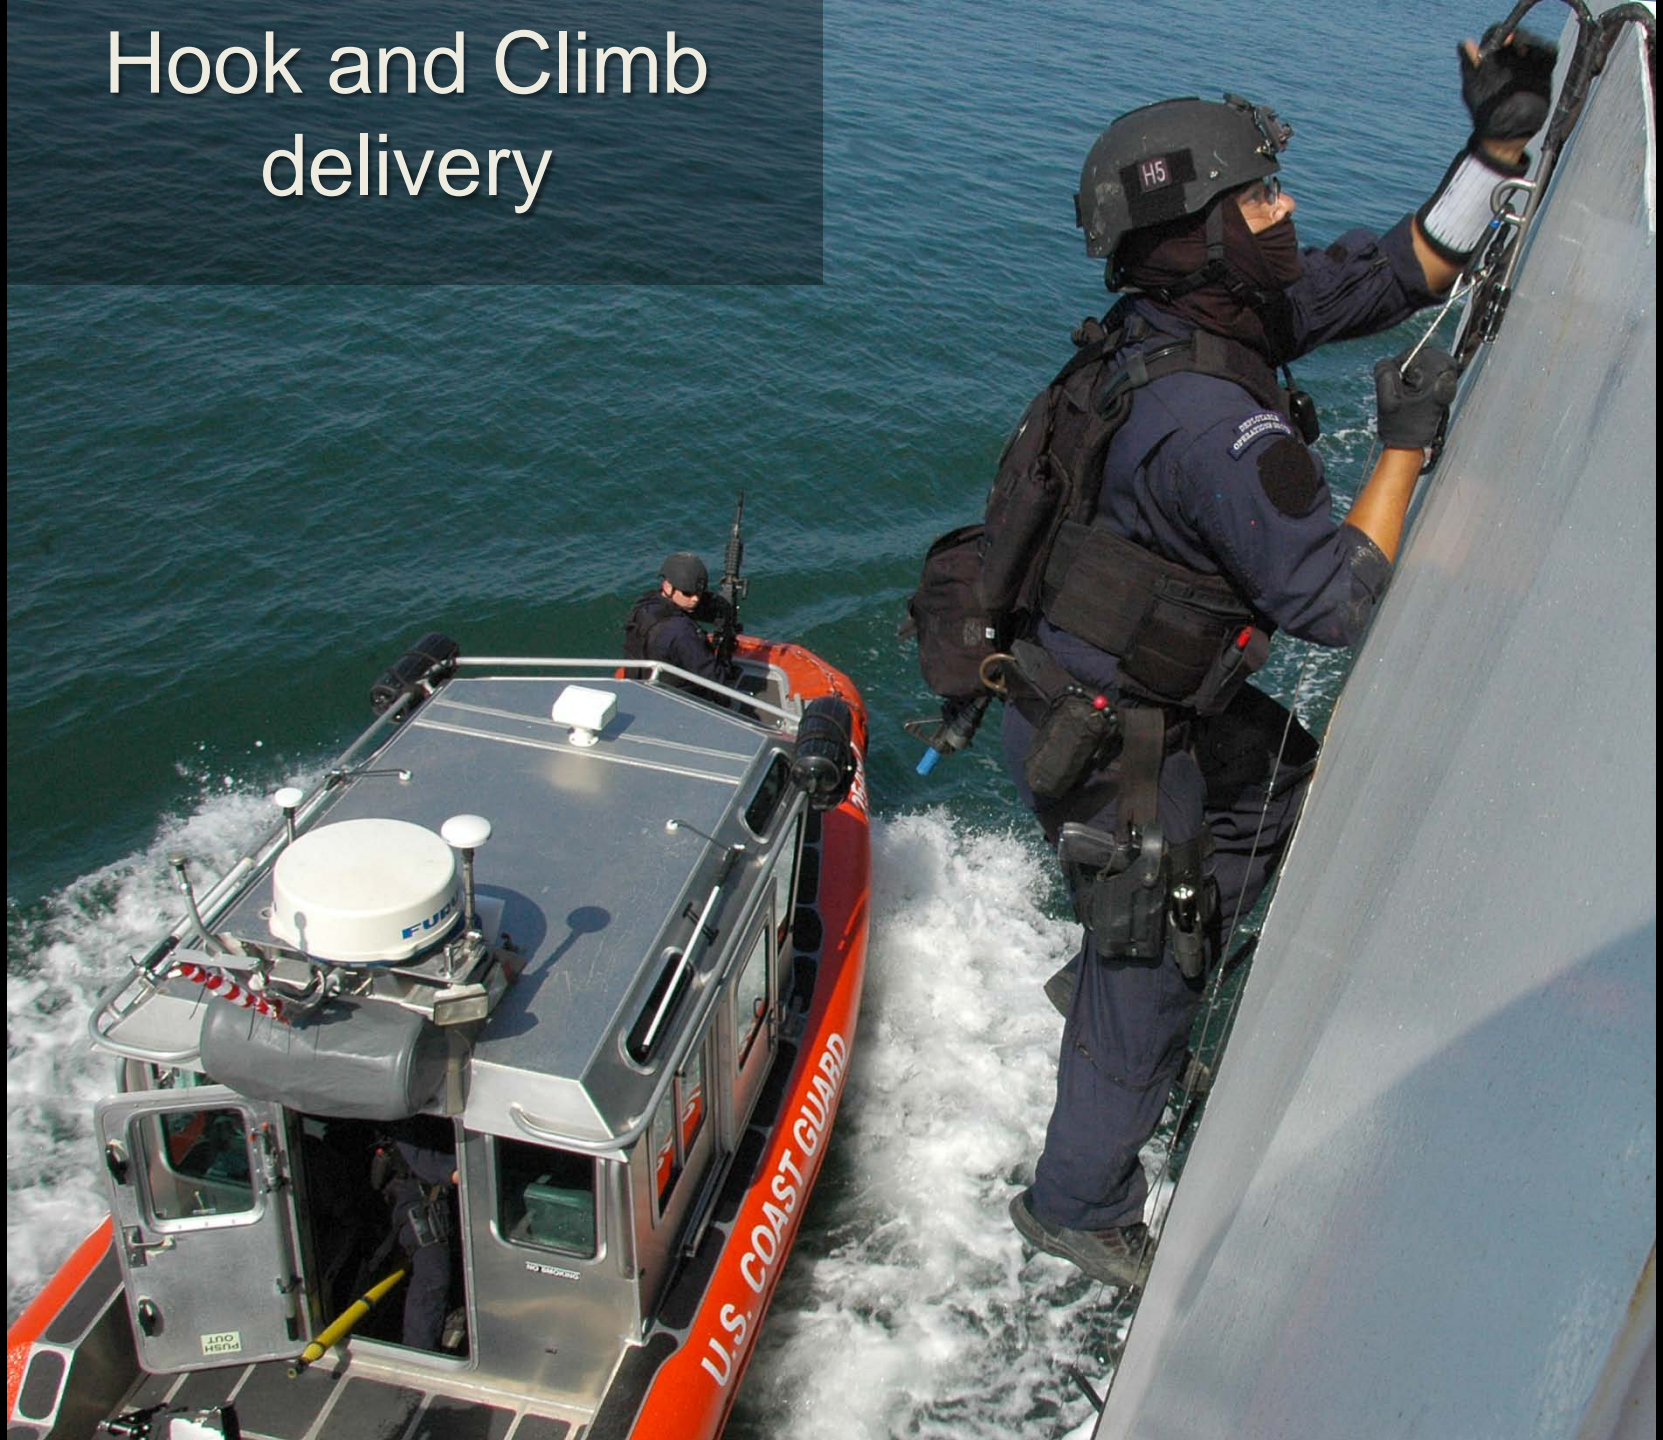

Hook and Climb delivery