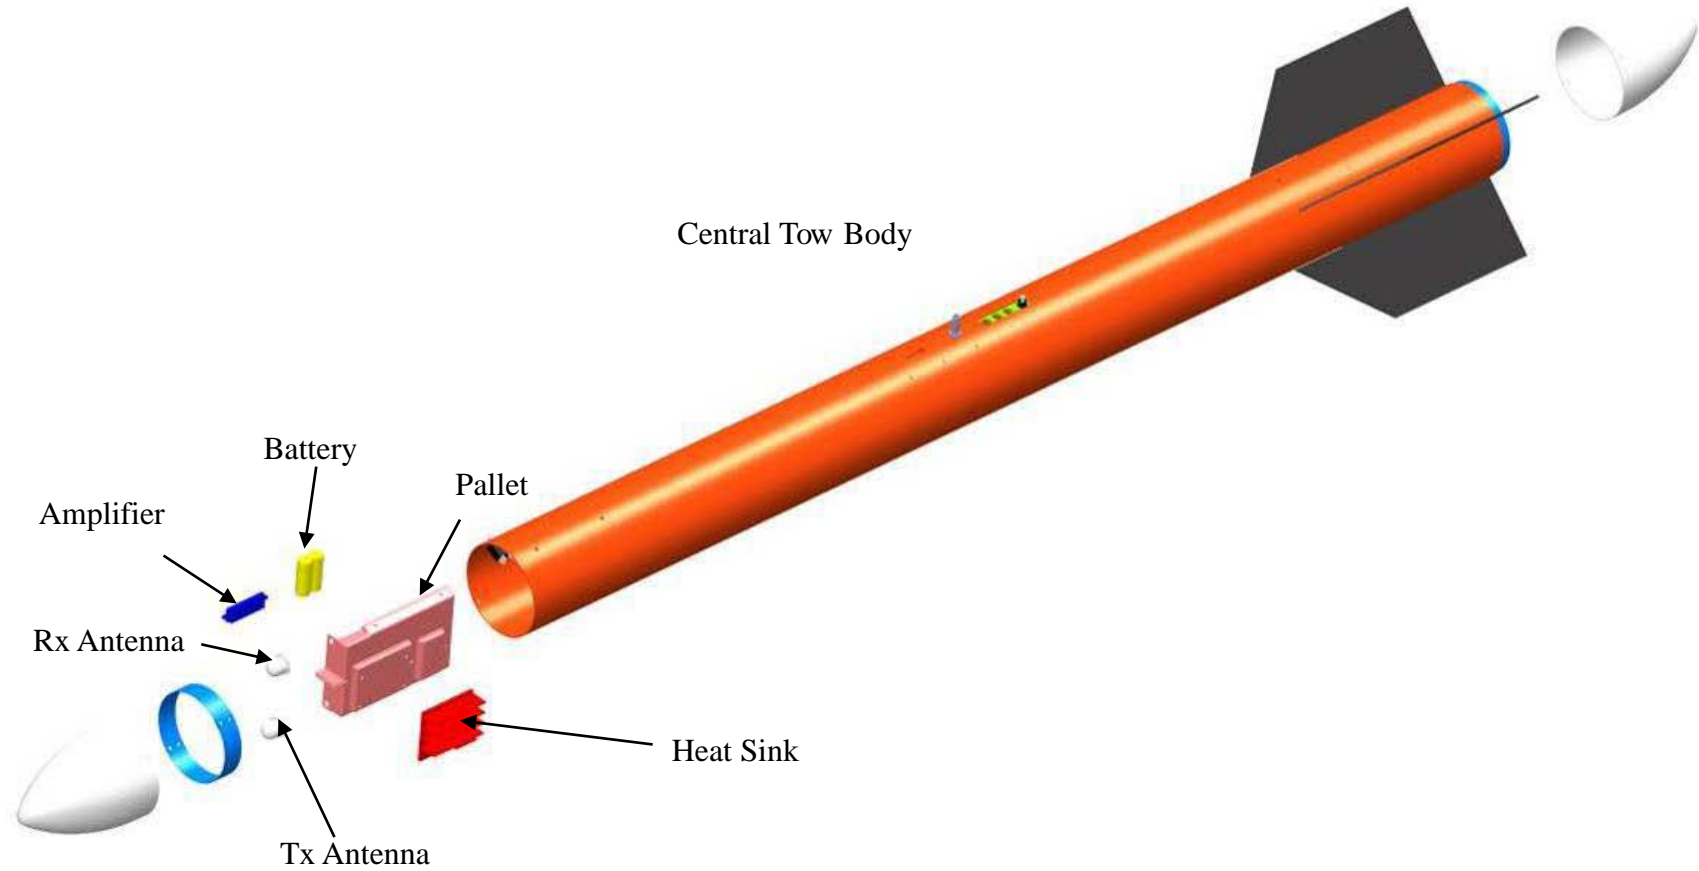

**Composite Engineering Inc.  
The High Performance Aerial Target Company**

**CEi 4.5" Modular Tow Targets**

**50th Annual Targets, UAVs & Range  
Operations Symposium & Exhibition**

**3 October 2012**

A KRATOS Company