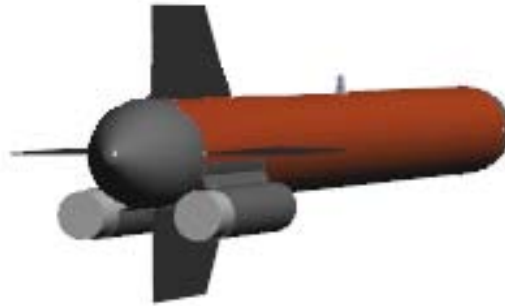

**Composite Engineering Inc.  
The High Performance Aerial Target Company**

**CEi 4.5" Modular Tow Targets**

**50th Annual Targets, UAVs & Range  
Operations Symposium & Exhibition**

**3 October 2012**

A KRATOS Company

A KRATOS Company

AIR AFFAIRS AUSTRALIA

EMERGENCY

MTR-101  
REELING MACHINE

SN 029

A KRATOS Company

A KRATOS Company

A KRATOS Company