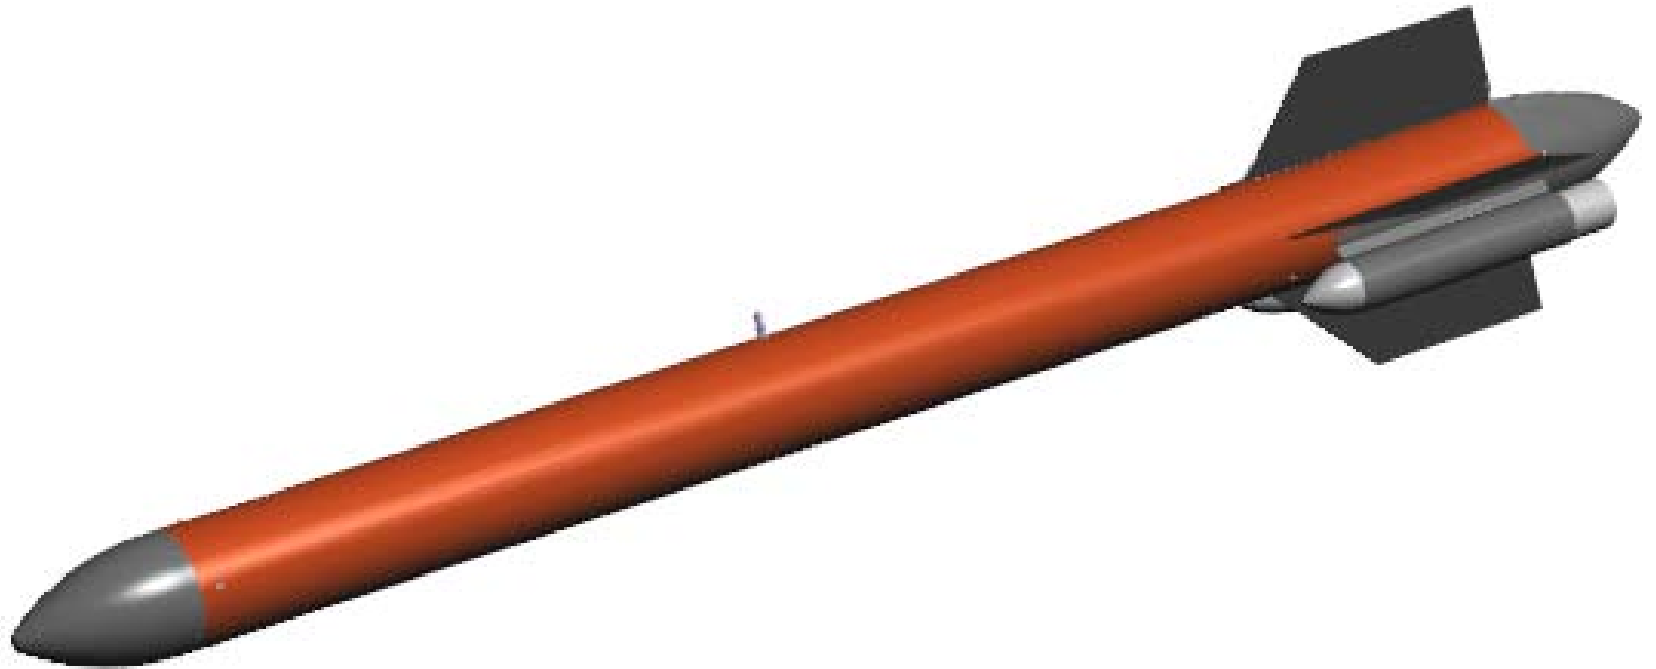

**Composite Engineering Inc.  
The High Performance Aerial Target Company**

**CEi 4.5" Modular Tow Targets**

**50th Annual Targets, UAVs & Range  
Operations Symposium & Exhibition**

**3 October 2012**

A KRATOS Company

A KRATOS Company

AIR AFFAIRS AUSTRALIA

EMERGENCY

MTR-101  
REELING MACHINE

SN 029

A KRATOS Company

A KRATOS Company

A KRATOS Company