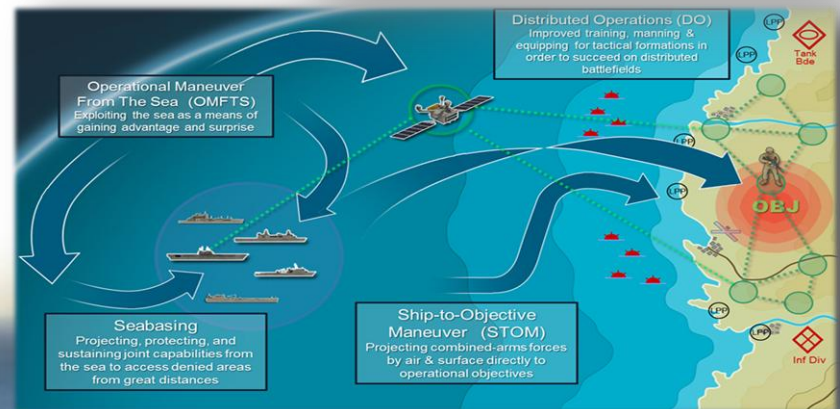

Attributes of The Future Force

LtGen Kenneth J. Glueck Jr.

Deputy Commandant
Combat Development and Integration

Commanding General
Marine Corps Combat Development Command

Expeditionary Force In Readiness

- Forward Stationed and Forward Deployed
- Rapid Crisis Response
- Under Austere Conditions
- Joint Force Enabler
- Self Sustaining

**Scalable and Tailorable Forces Designed
to Meet Future Security Challenges**

Naval Force

- Sea as Maneuver Space
- Integrated Naval Enterprise
- Amphibious Competencies

Uses Sea as Maneuver Space and Base for Operations Ashore

Forcible Entry in Depth

- Leading Edge of the Joint Fight
- Operational Impact Early
- Aggregates Amphibious Ships and MPF
- Allows for Strategic Flexibility and Asymmetric Advantage
- Organic Sustainment