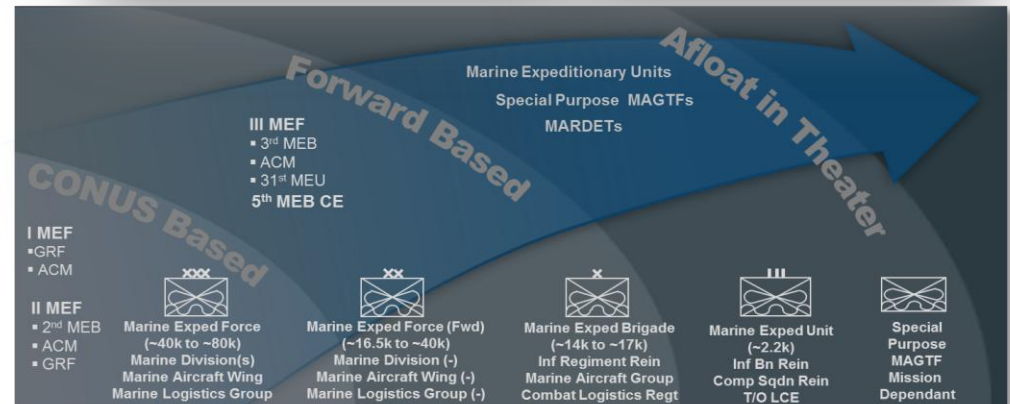

Attributes of The Future Force

LtGen Kenneth J. Glueck Jr.

Deputy Commandant
Combat Development and Integration

Commanding General
Marine Corps Combat Development Command

Expeditionary Force In Readiness

- Forward Stationed and Forward Deployed
- Rapid Crisis Response
- Under Austere Conditions
- Joint Force Enabler
- Self Sustaining

**Scalable and Tailorable Forces Designed
to Meet Future Security Challenges**

Naval Force

- Sea as Maneuver Space
- Integrated Naval Enterprise
- Amphibious Competencies

Uses Sea as Maneuver Space and Base for Operations Ashore

Middleweight Force

- Expeditionary by Design
- Light Enough for Rapid Deployment
- Heavy Enough to prevail against threats in Littorals
- Scalable Command and Control

Scalable and Tailorable Forces at the Right Place & Right Time

Forcible Entry in Depth

- Leading Edge of the Joint Fight
- Operational Impact Early
- Aggregates Amphibious Ships and MPF
- Allows for Strategic Flexibility and Asymmetric Advantage
- Organic Sustainment