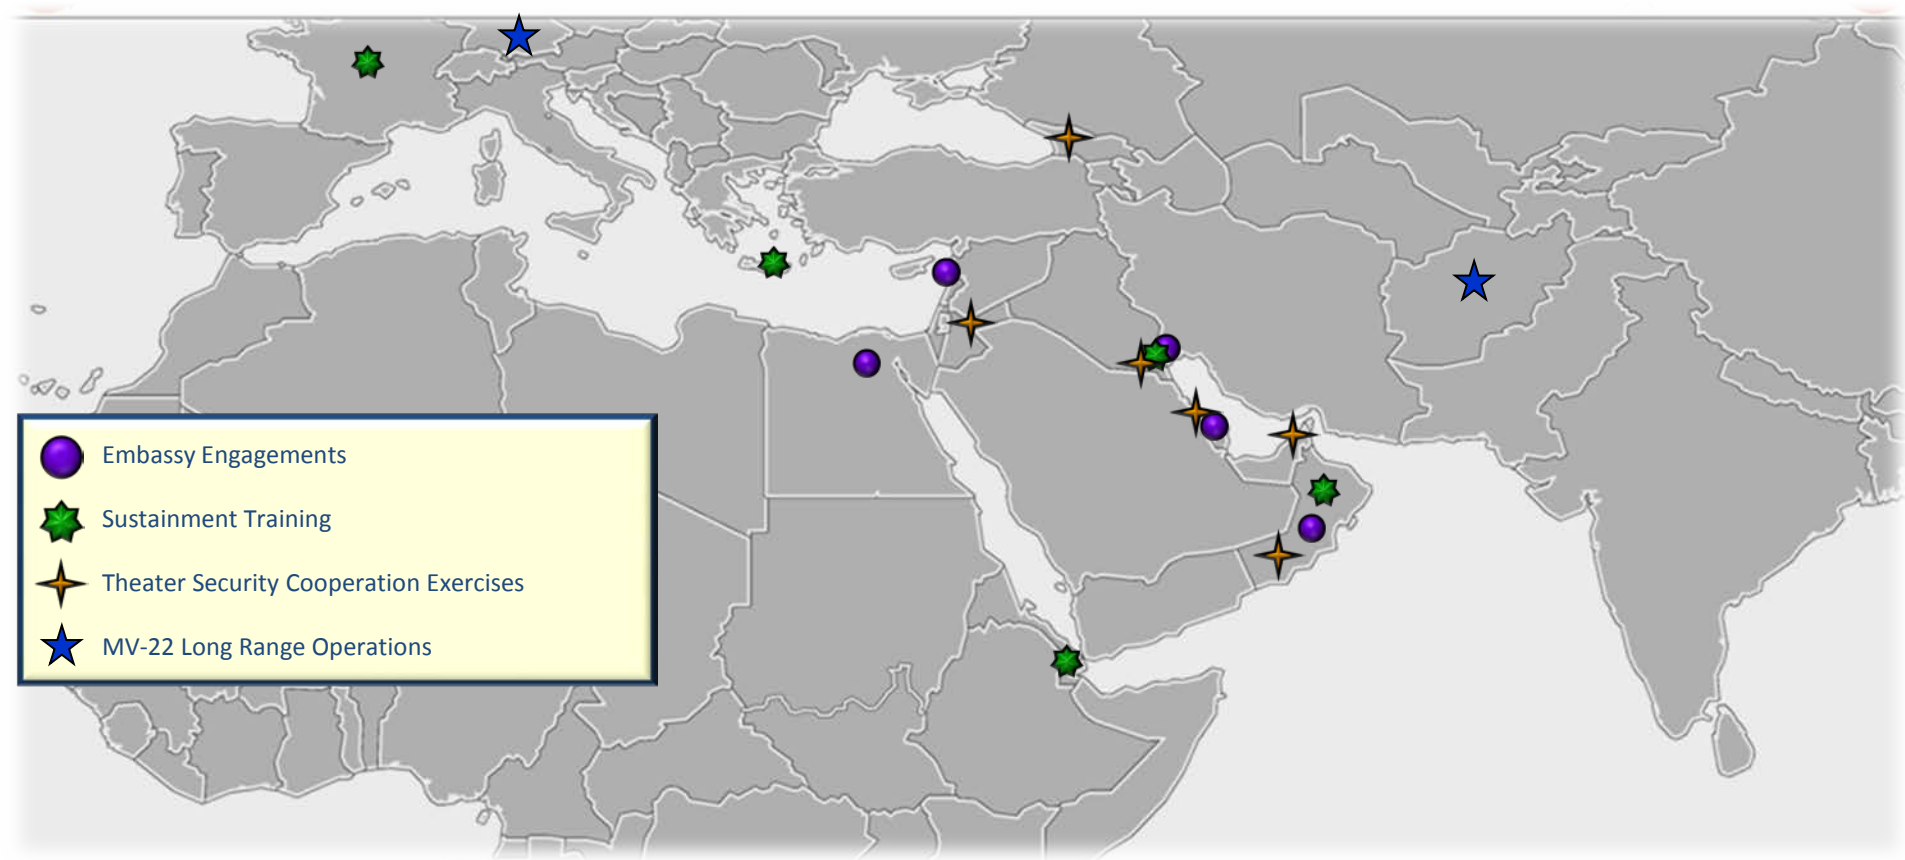


Operational Perspectives on Maritime Expeditionary Warfare

CAPT Jim Cody
Commander, Amphibious Squadron FOUR

Crisis Response

- ARG/MEU – Weapon of Choice
- Sovereign Territory
- Missions
 - Security Assistance
 - Embassy Reinforcement
 - RAID
 - TRAP

Theater Operations

- Aggregated vs. Dis-aggregated
- Afloat Forward Staging Base – alternative platforms (LCS, JHSV, MLP)

Operational Considerations

Expand Utilization of LPD:

- Medical platform
- AMDC / SADC
- Air platform / AIMD

For LSDs:

- Tactical Data Link
- SSDS Mk 2

Fleet Wide:

- Ship to Shore Connectors
- VOSIP / VTC

Questions?