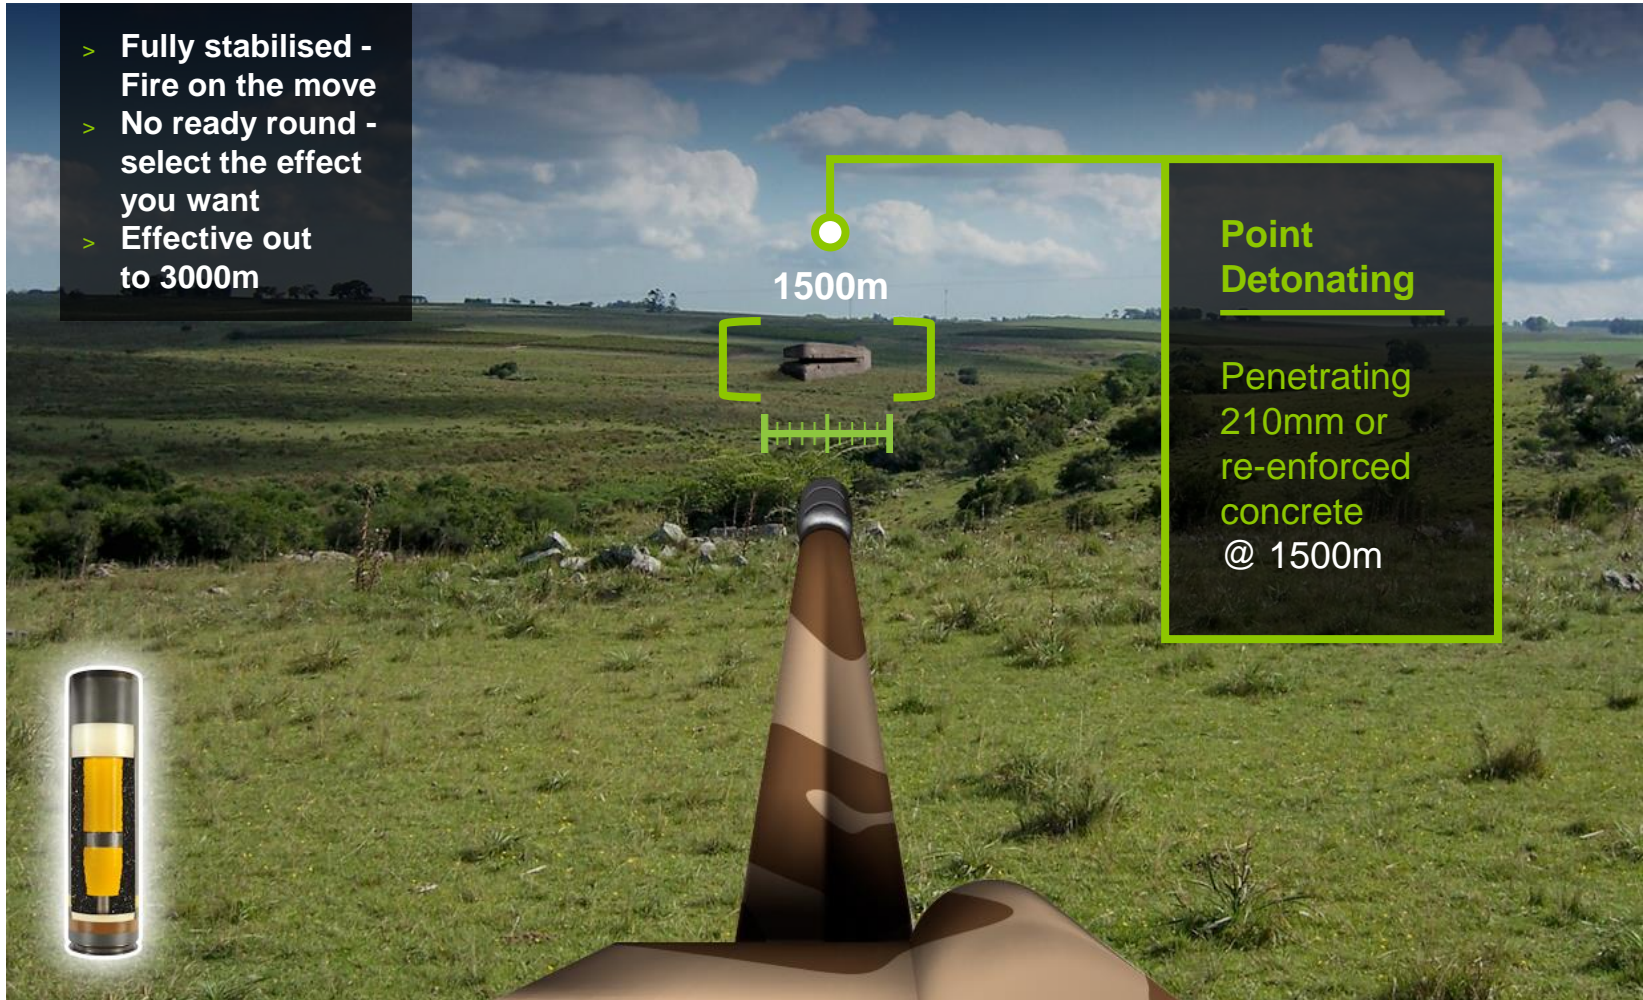

Armour Piercing

Penetrates
greater
than 140mm
of RHA
@ 1500m

LETHALITY - AIRBURST

- > Fully stabilised -
Fire on the move
- > No ready round -
select the effect
you want
- > Effective out
to 3000m

Airburst

Engaging
unprotected
targets with
a lethal area
of 125m²
@ 1500m

LETHALITY - POINT DETONATING

- > Fully stabilised - Fire on the move
- > No ready round - select the effect you want
- > Effective out to 3000m