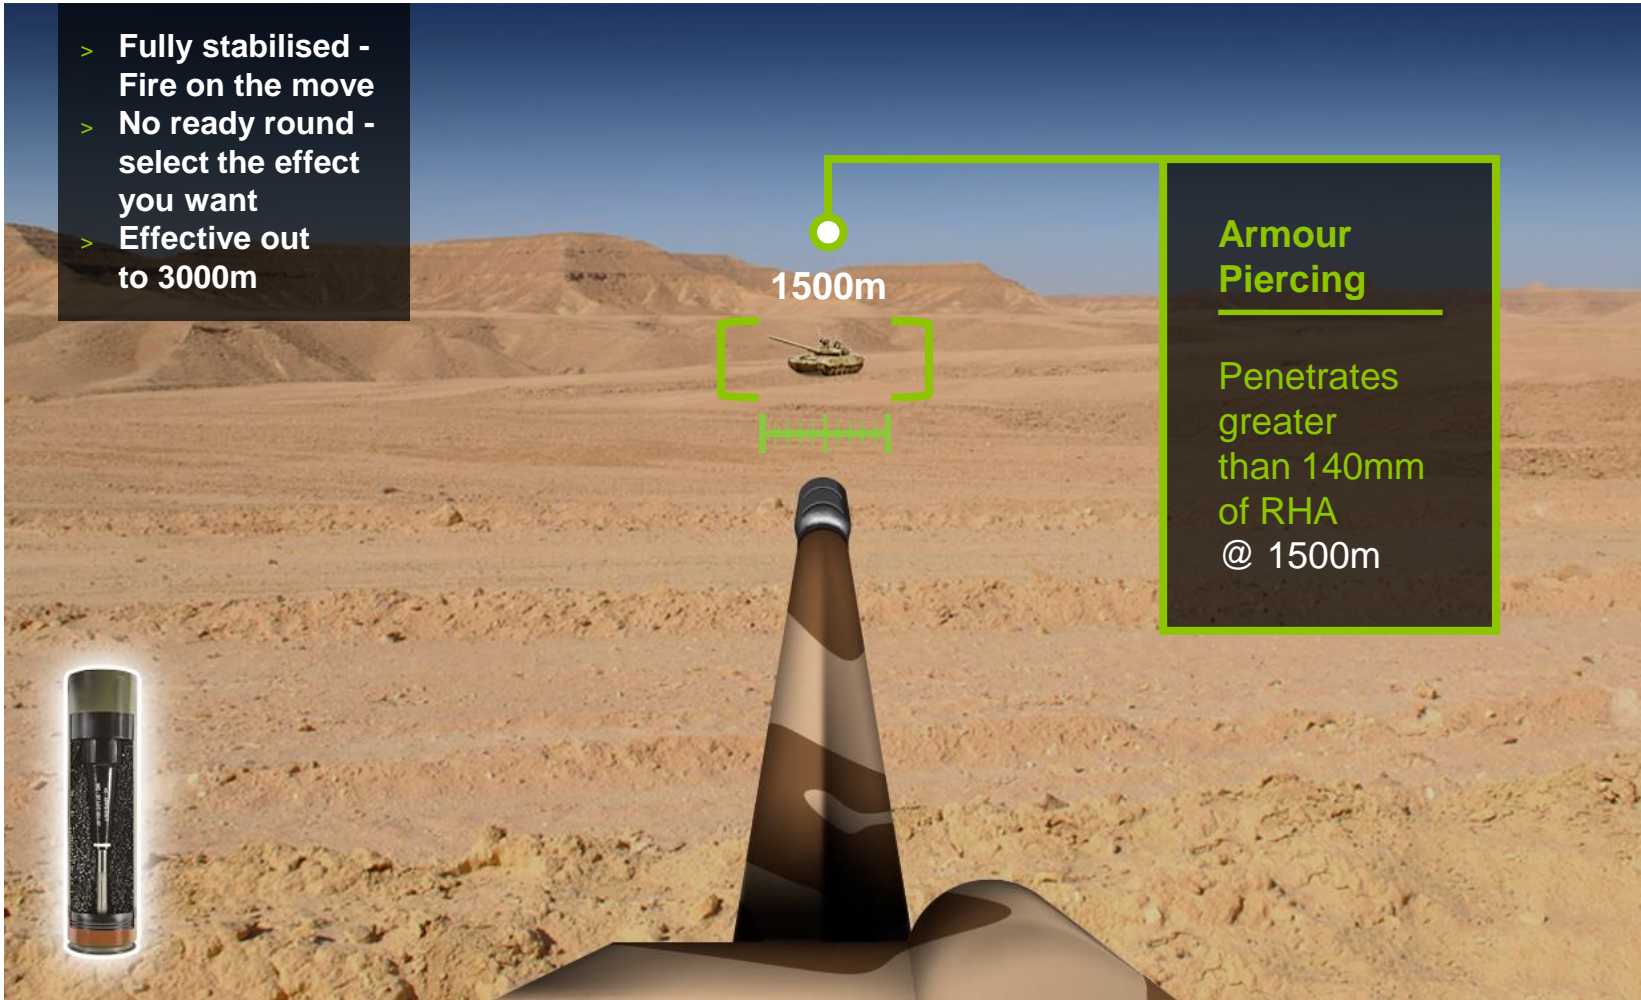

Armour Piercing

Penetrates
greater
than 140mm
of RHA
@ 1500m

LETHALITY - AIRBURST

- > Fully stabilised -
Fire on the move
- > No ready round -
select the effect
you want
- > Effective out
to 3000m

Airburst

Engaging
unprotected
targets with
a lethal area
of 125m²
@ 1500m

LETHALITY - POINT DETONATING

- > Fully stabilised - Fire on the move
- > No ready round - select the effect you want
- > Effective out to 3000m