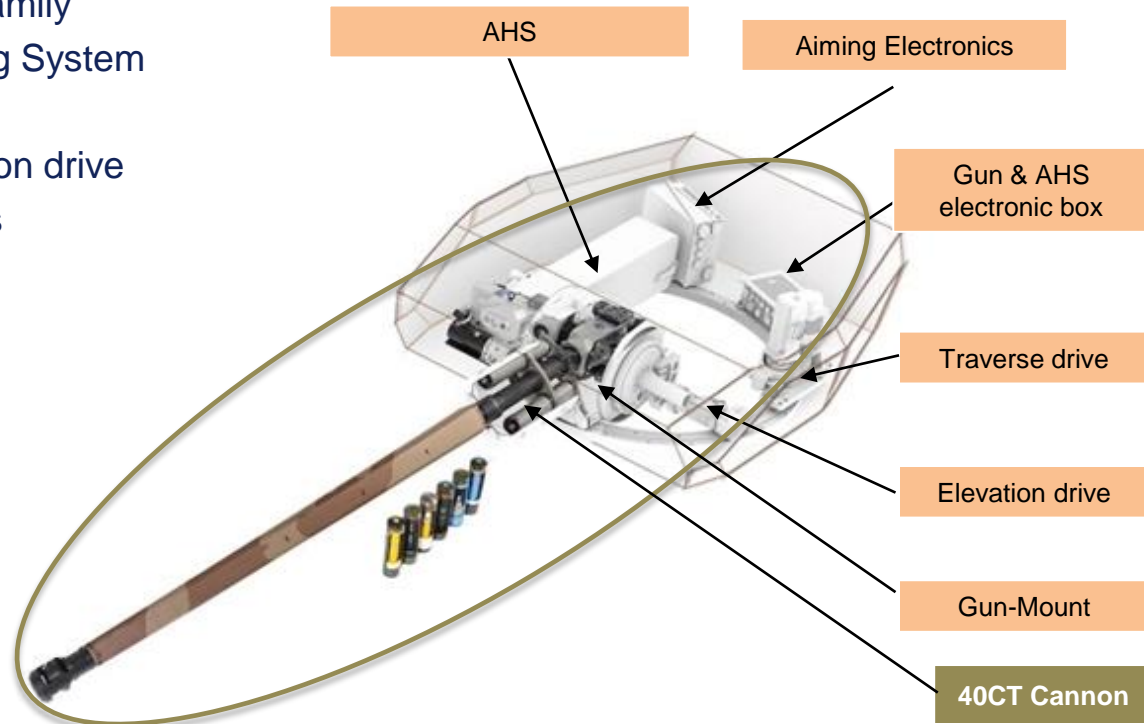

BRADLEY – United Defence (1999)

ABERDEEN - 2001

40CT selected by UK MOD for SCOUT & WARRIOR upgrade

T40M

40CTAS PRODUCT

40CTAS : Cased Telescoped Armament System

- 40 CTAS
 - 40CT Cannon
 - 40CT Ammunition Family
 - Ammunition Handling System
 - Gun Mount
 - Traverse and elevation drive
 - Electronic controllers
 - Aiming drive
 - Gun and AHS