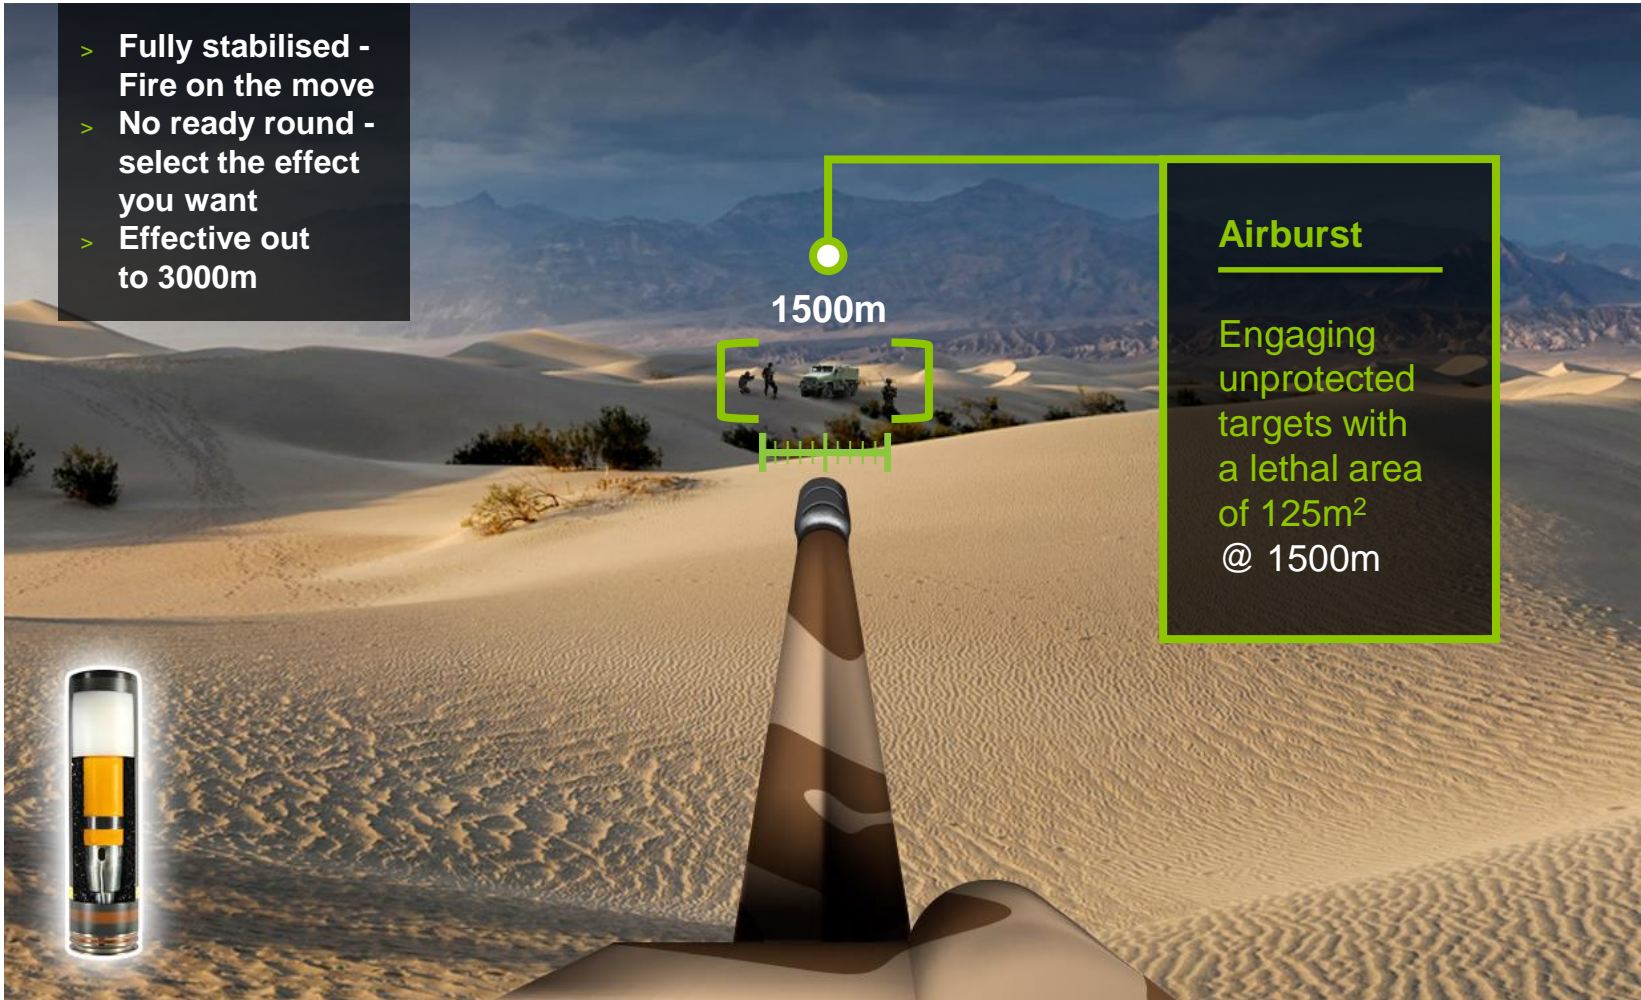

Prime : Nexter/ Lockheed Martin/ Other
Turret Supplier : Nexter/ Lockheed Martin/ Other

RapidFire

Prime : Thales
Turret Supplier : Nexter

LETHALITY - ARMOUR PIERCING

- > Fully stabilised -
Fire on the move
- > No ready round -
select the effect
you want
- > Effective out
to 3000m

Armour Piercing

Penetrates
greater
than 140mm
of RHA
@ 1500m

LETHALITY - AIRBURST

- > Fully stabilised -
Fire on the move
- > No ready round -
select the effect
you want
- > Effective out
to 3000m

Airburst

Engaging
unprotected
targets with
a lethal area
of 125m²
@ 1500m

LETHALITY - POINT DETONATING

- > Fully stabilised - Fire on the move
- > No ready round - select the effect you want
- > Effective out to 3000m