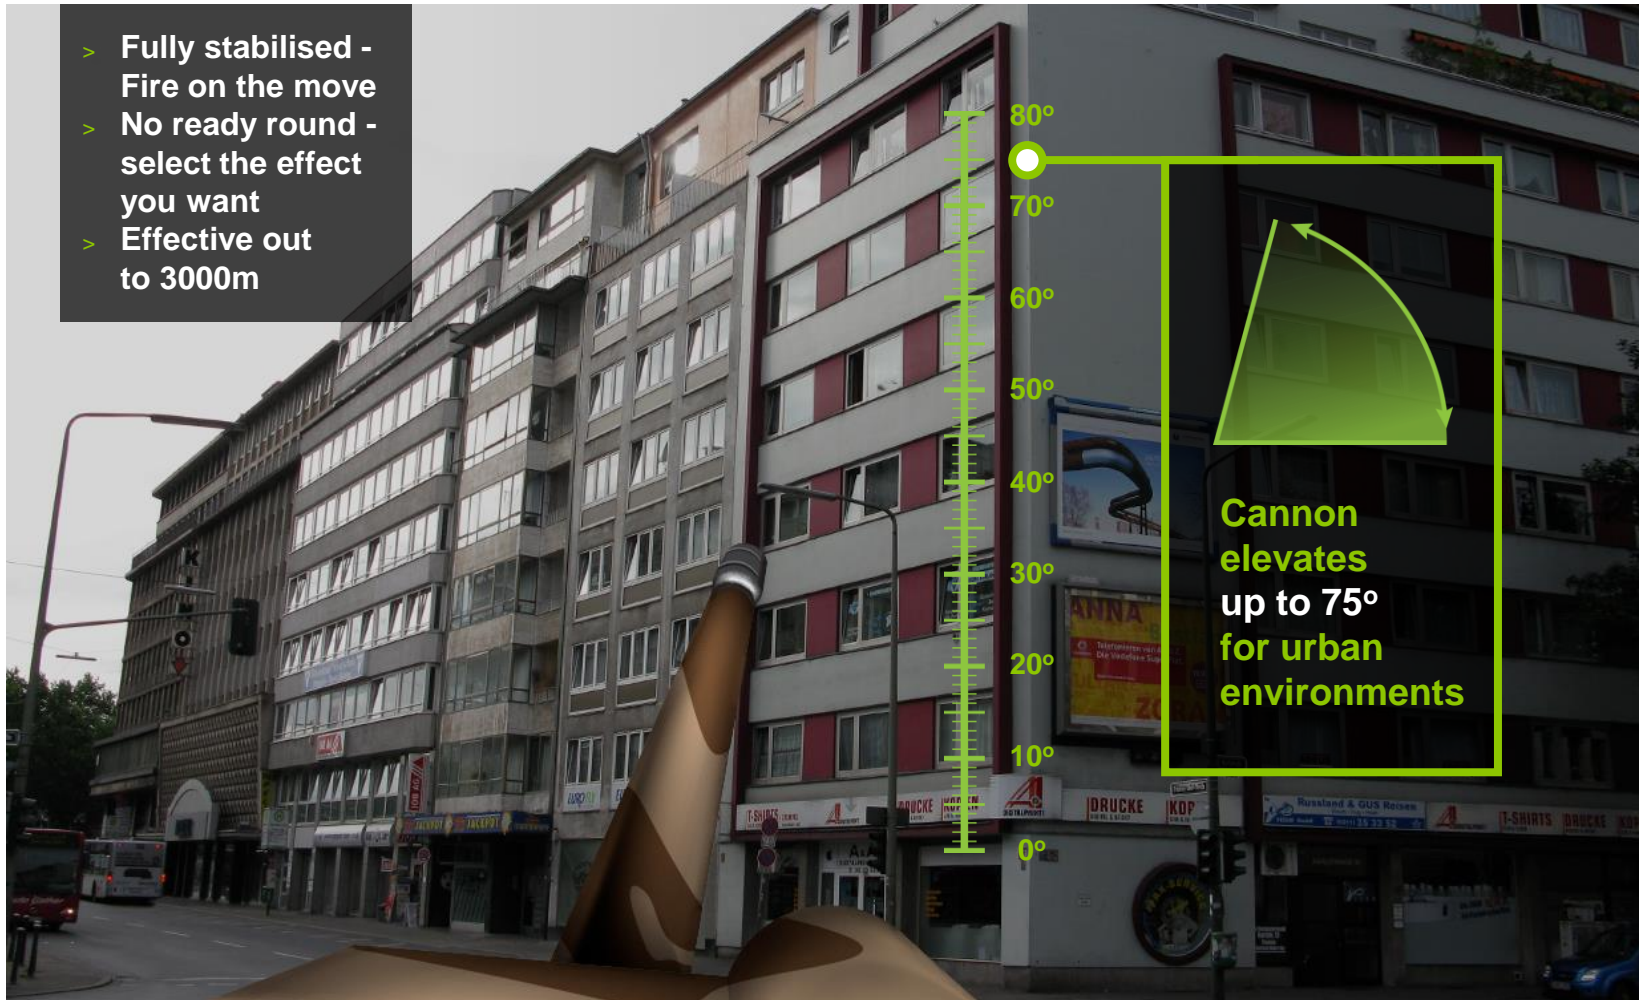

Engaging
unprotected
targets with
a lethal area
of 125m²
@ 1500m

LETHALITY - POINT DETONATING

- > Fully stabilised - Fire on the move
- > No ready round - select the effect you want
- > Effective out to 3000m

BMP3

30mm
12 Rounds

40mm CT
3 Rounds

BATTLEFIELD MISSION

- > Fully stabilised -
Fire on the move
- > No ready round -
select the effect
you want
- > Effective out
to 3000m

FLEXIBILITY

- Fully stabilised - Fire on the move
- No ready round - select the effect you want
- Effective out to 3000m