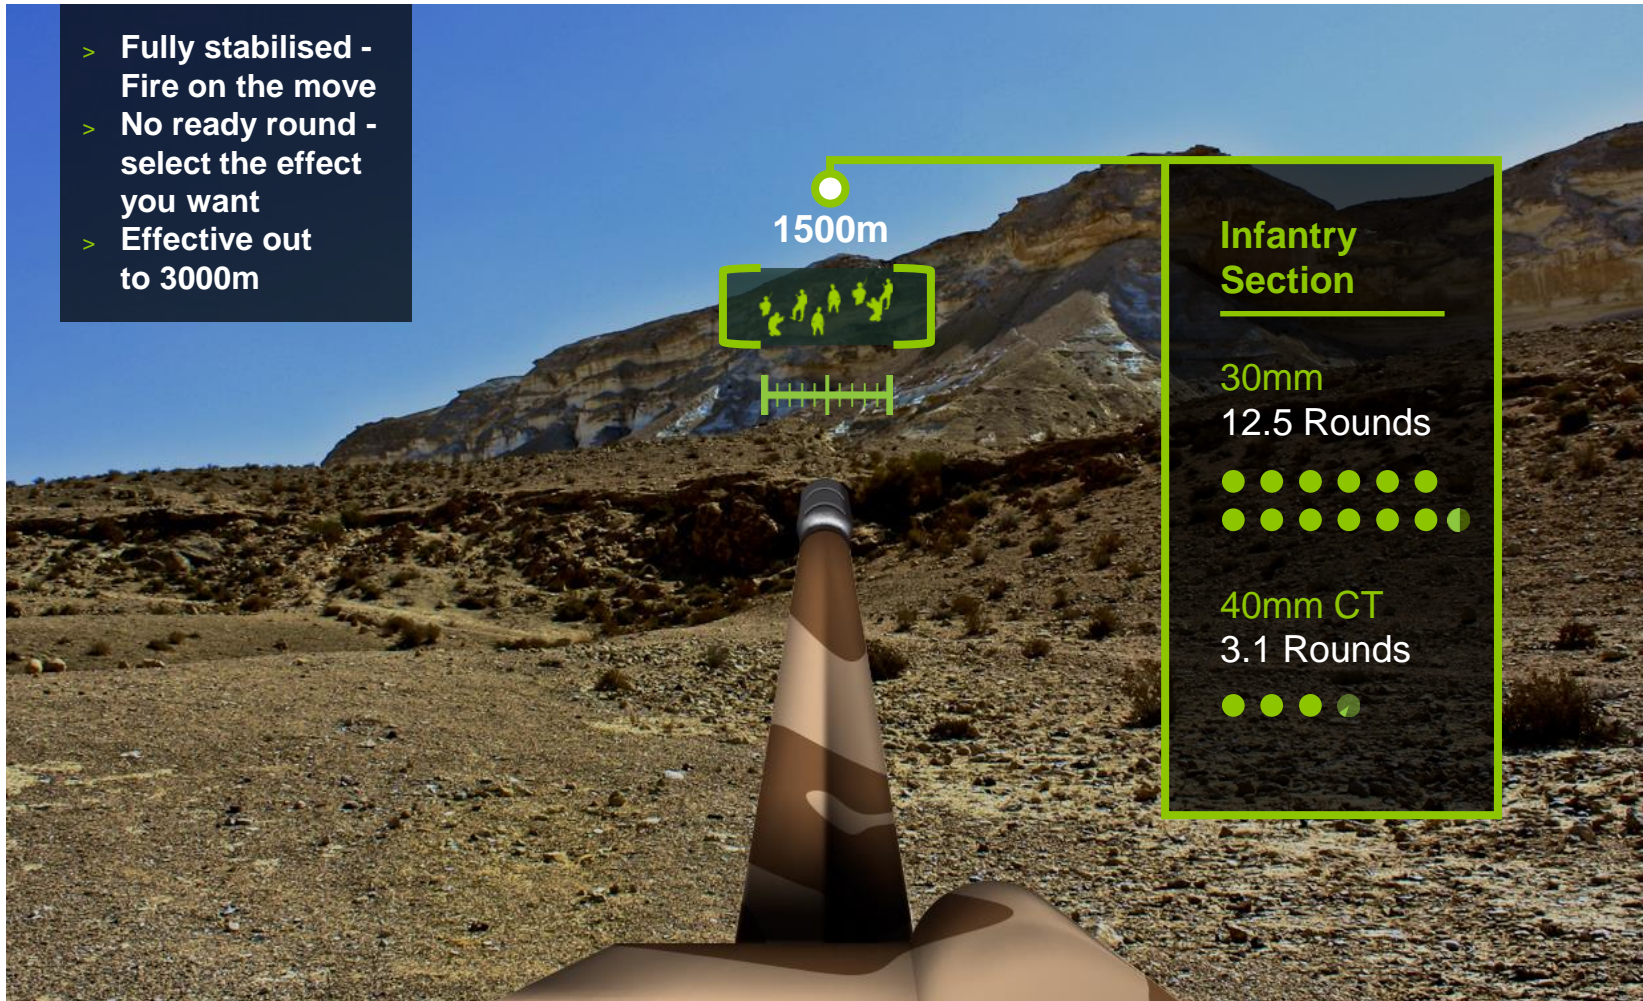

Engaging
unprotected
targets with
a lethal area
of 125m²
@ 1500m

LETHALITY - POINT DETONATING

- > Fully stabilised - Fire on the move
- > No ready round - select the effect you want
- > Effective out to 3000m

BMP3

30mm
12 Rounds

40mm CT
3 Rounds

BATTLEFIELD MISSION

- > Fully stabilised -
Fire on the move
- > No ready round -
select the effect
you want
- > Effective out
to 3000m

FLEXIBILITY

- Fully stabilised - Fire on the move
- No ready round - select the effect you want
- Effective out to 3000m