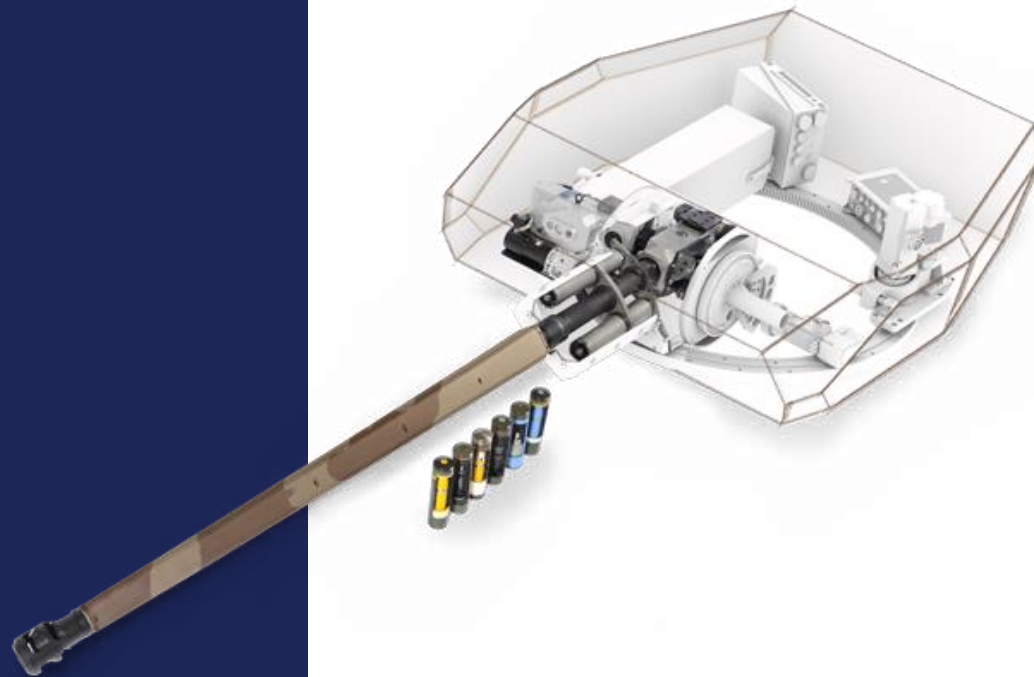

CTA INTERNATIONAL

NDIA - 18360
GUNS, AMMUNITION, ROCKETS &
MISSILES