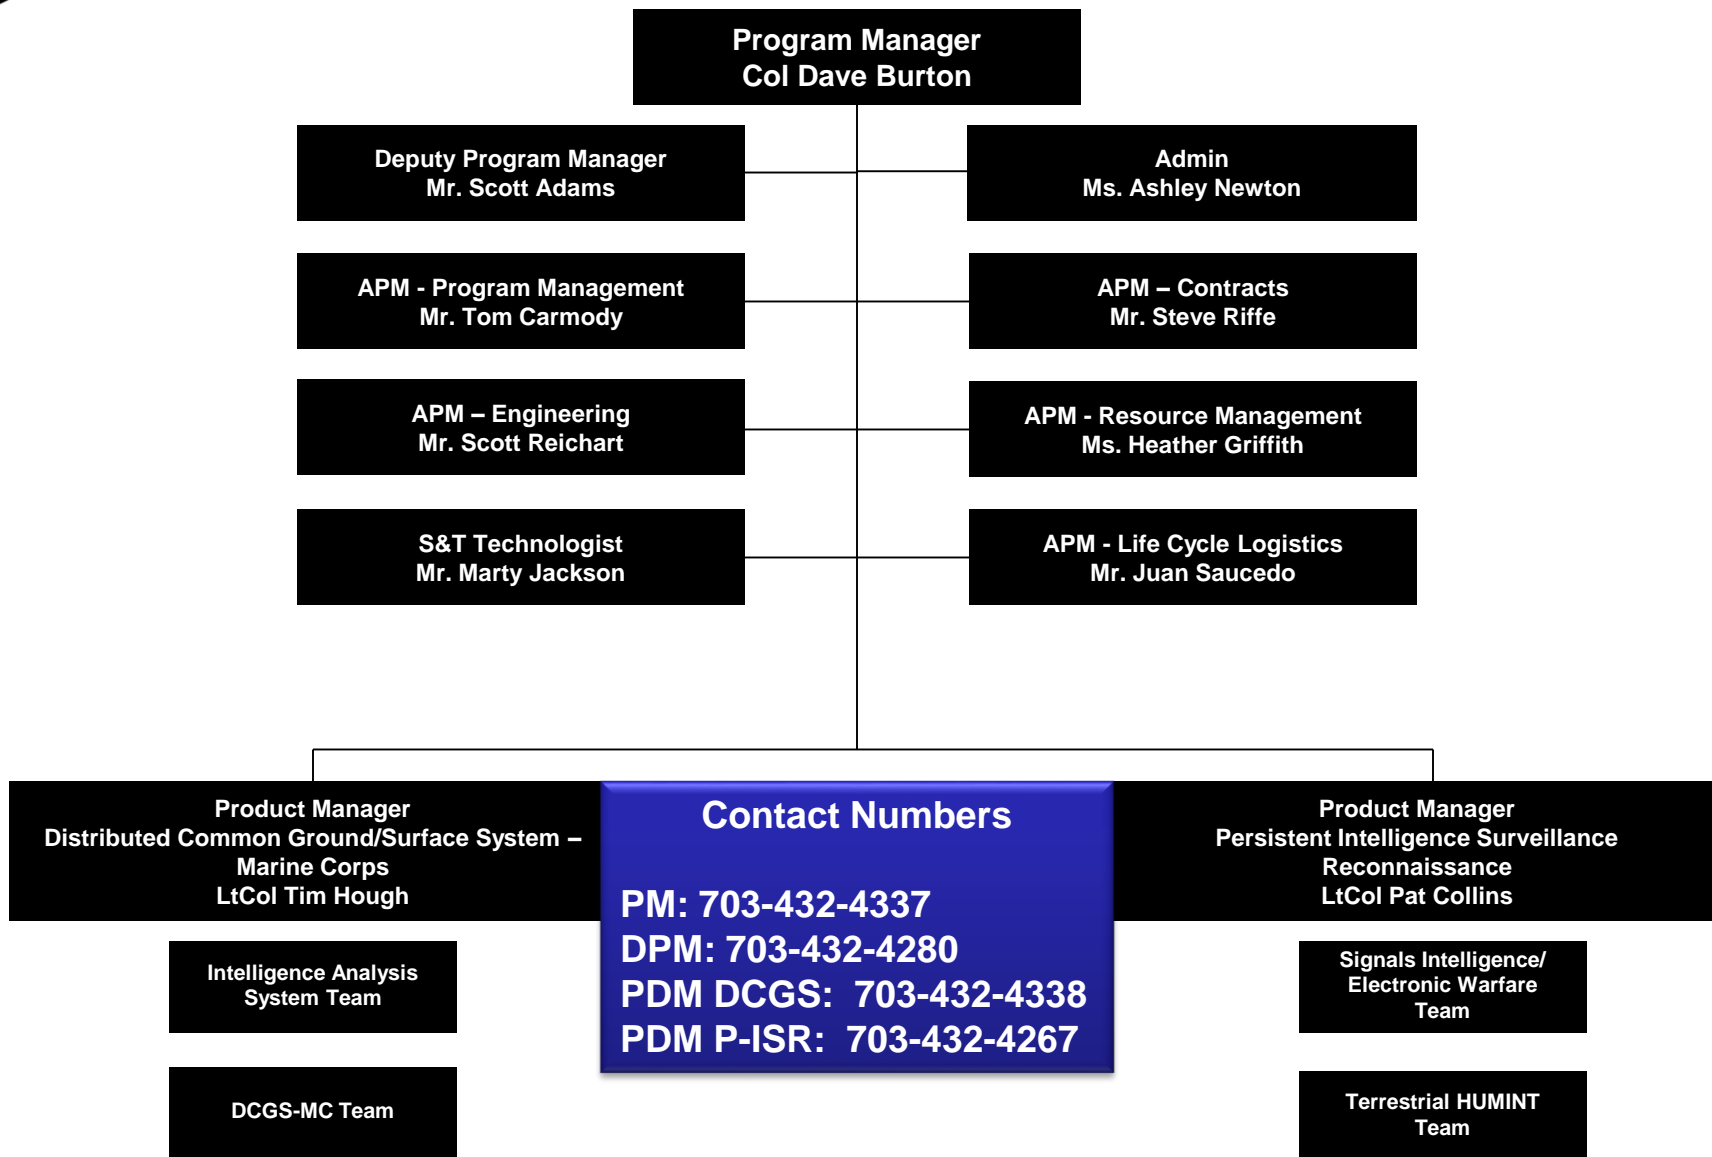

MARINE CORPS SYSTEMS COMMAND

HOME OF THE MARINE CORPS ACQUISITION PROFESSIONALS

PMM-112
MARINE INTELLIGENCE