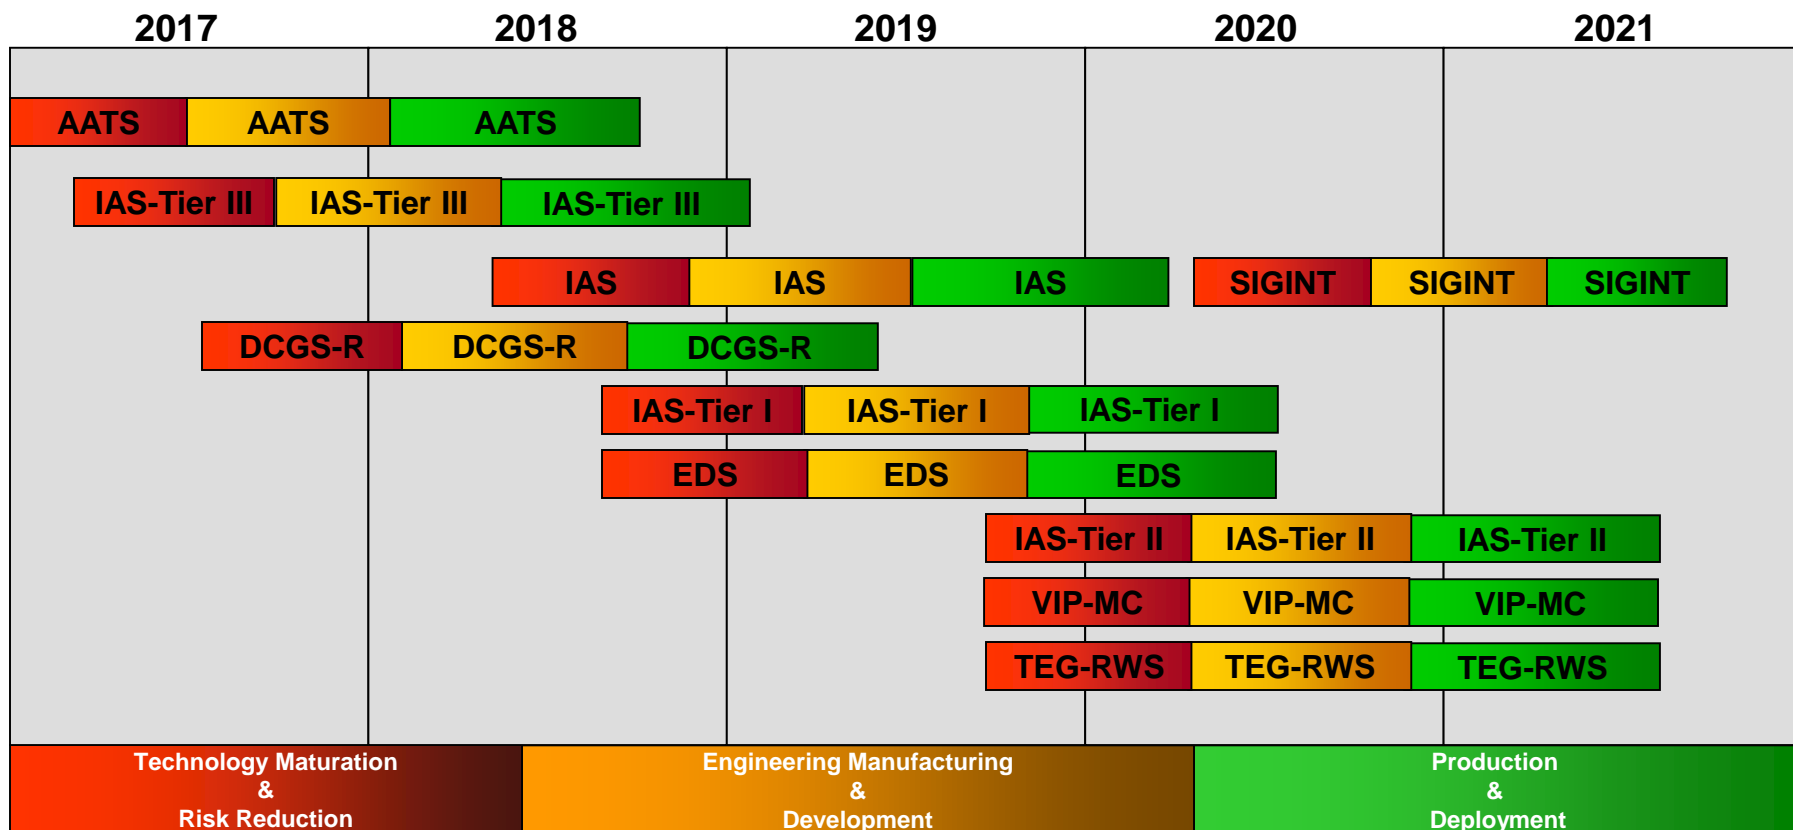

- Communications Emitter Sensing & Attacking System (CESAS)
- Tactical SIGINT Collection System (TSCS)
 - Team Portable Collection System (TPCS)
 - Radio Reconnaissance Equipment Program (RREP)

CESAS II

TPCS

RREP

Terrestrial/Human Intelligence Portfolio:

- Intelligence Broadcast Receiver (IBR)
- MAGTF Secondary Imagery Dissemination System (MSIDS)
- Counterintelligence and Human Intelligence Equipment Program (CIHEP)
- Tactical Remote Sensor Systems (TRSS)

IBR

MSIDS

CIHEP

TRSS

Distributed Common Ground/Surface System-Marine Corps Business Opportunities

AA: Advanced Analytics IAS-TIER III: Laptop Hardware Refresh IAS: All Source Interoperability SIGINT: Signals Intelligence Interoperability DCGS-R: DCGS Marine Corps GEOINT-Refresh
IAS-Tier I: Server Hardware Refresh EDS: Server Hardware Refresh IAS-TIER II: Server hardware Refresh VIP-MC: Server Hardware Refresh TEG-RWS: Workstation hardware Refresh

Persistent Intelligence, Surveillance & Reconnaissance Business Opportunities

CESAS II – Communications Emitter Sensing and Attack System

TPCS – Team Portable Collection System

RREP – Radio Reconnaissance Equipment Program