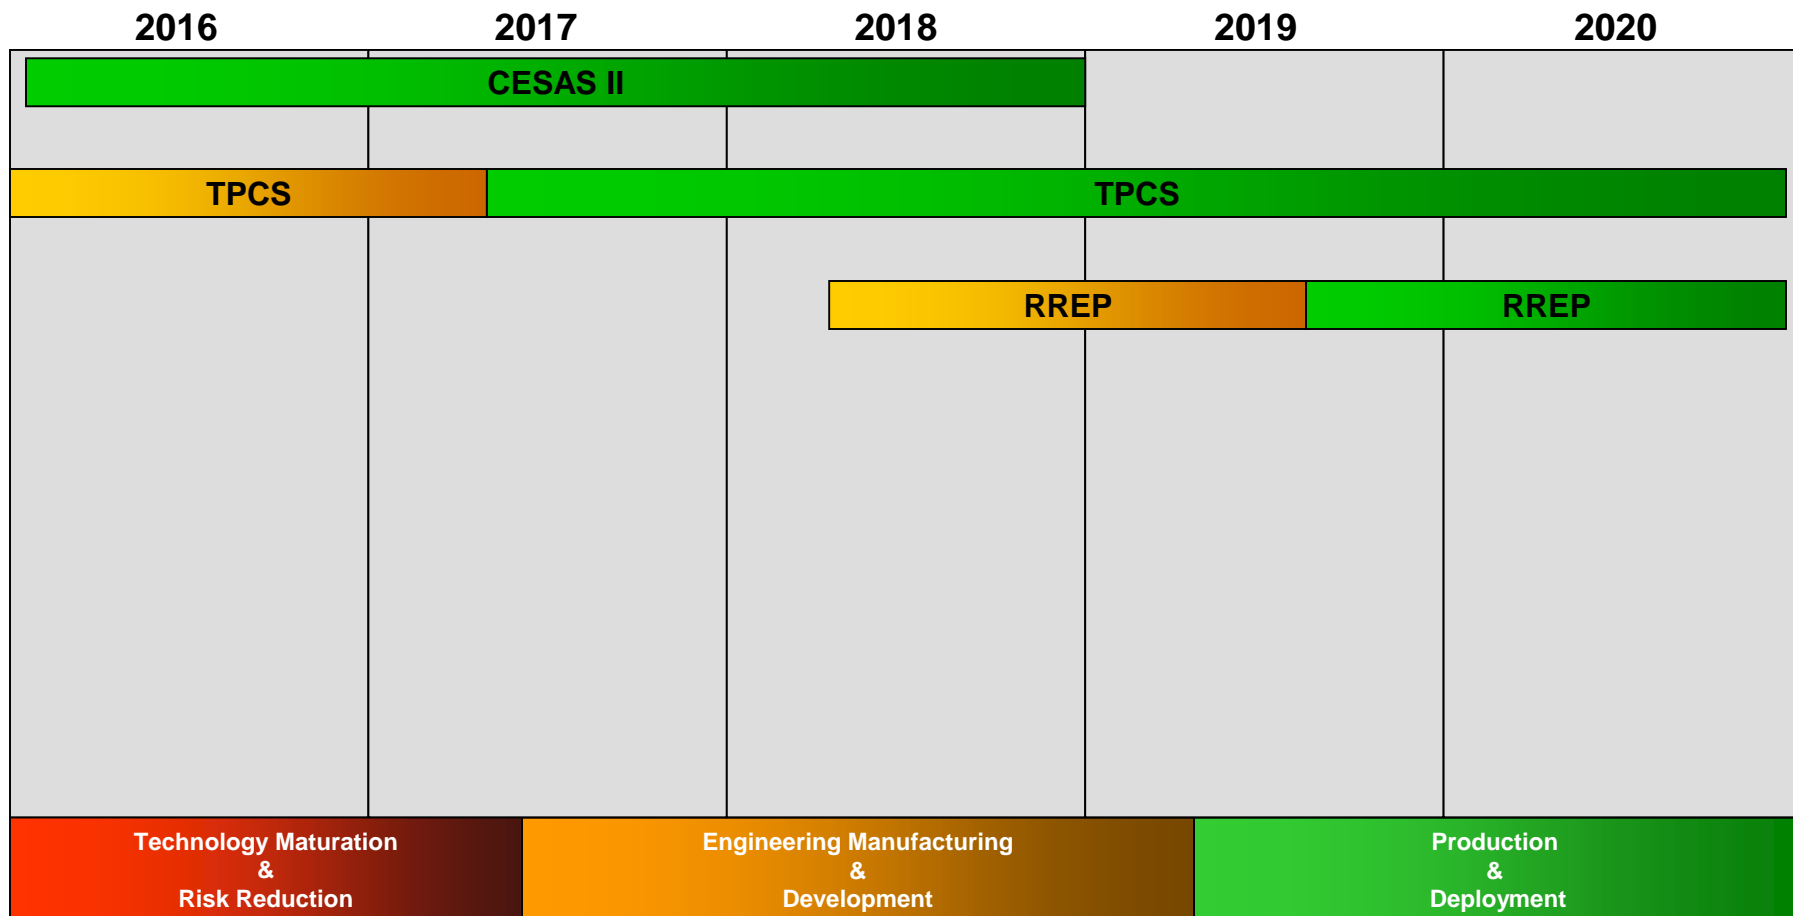

CESAS II – Communications Emitter Sensing and Attack System

TPCS – Team Portable Collection System

RREP – Radio Reconnaissance Equipment Program