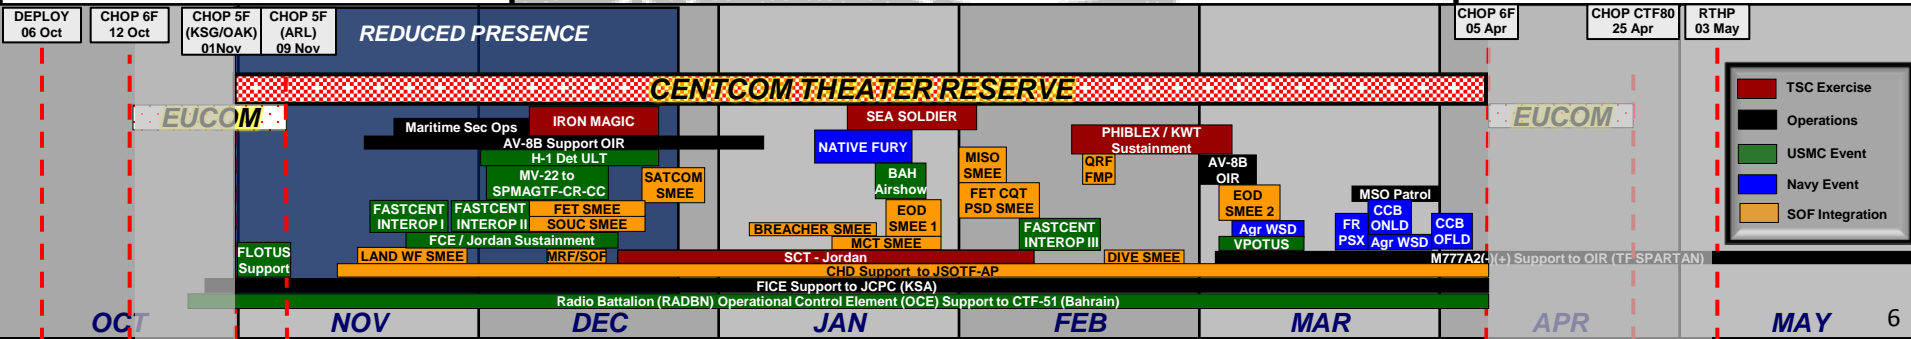

DV Visits

- 19 Nov: Jordan Reception (ARL)
- 26 Nov: Commander, 5th Fleet (KSG)
- 9 Dec: Intel SES-1 (ARL)
- 19 Dec: Secretary of Defense (KSG)
- 23 Dec: Commandant of the Marine Corps (KSG)
- 3-4 Jan: Commander, Task Force 51 (CTF-51) / KSA Amb (KSG)
- 14 Jan: Dept of State Personnel (ARL)
- 18 Jan: CTF-51 Visit (OAK)
- 19 Jan: CTF-51 Visit (ARL)
- 23 Feb: Kuwait Reception (ARL)