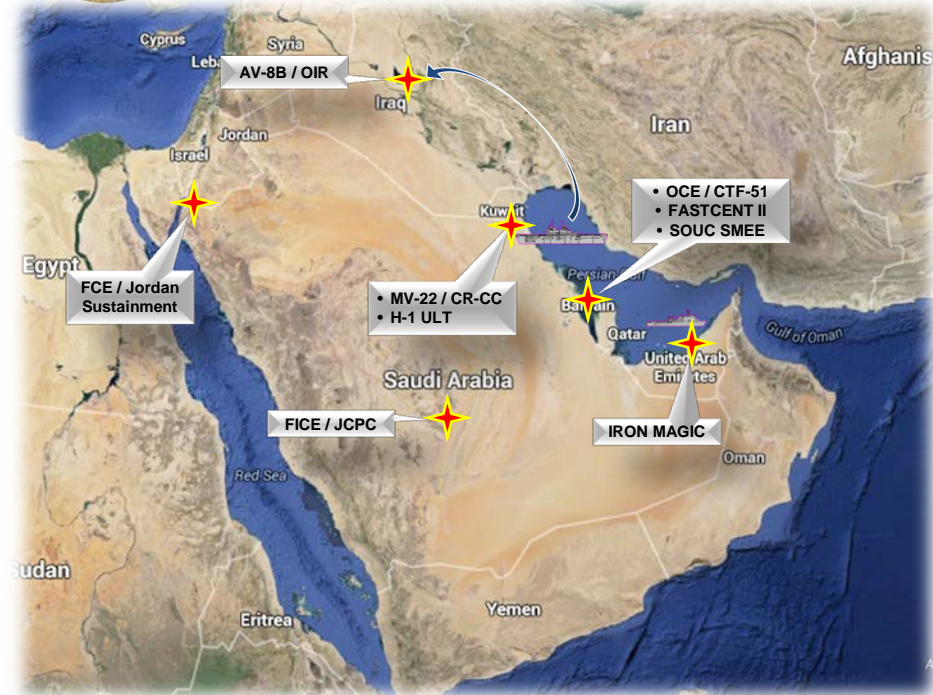

Two Weeks in the Life of the KSG ARG / 26th MEU

End of November to beginning of December 2015

- Named Operations
  - AV-8B strikes in support of Operation INHERENT RESOLVE
  - FICE in support of JCPC in the Kingdom of Saudi Arabia (KSA)
  - Maritime Security Operation
- SOF Integration
  - CHD Support to JSOTF-AP
  - MRF / SOF Interop
  - Female Engagement Team (FET) and MRF SMEE
- Exercises
  - Exercise IRON MAGIC in UAE with OAK HILL and BLT/CLB
- Unit Level Training
  - Jordan Sustainment Training (372 Marines, Sailors, and aircraft)
  - Kuwait sustainment for H-1 detachment and MV-22 support to SPMAGTF-CR-CC
  - FASTCENT Interop