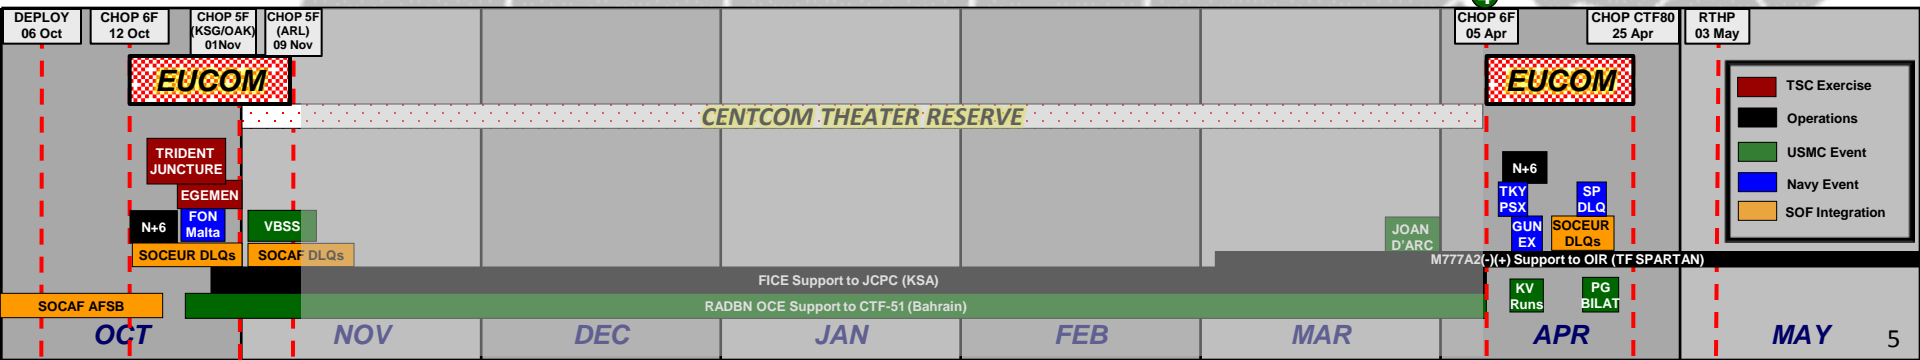

# EUCOM / AFRICOM Operations

(12 Oct – 1 Nov 2015 & 5 – 25 April 2016)

**Operations:**

1 JCPC FICE

**Exercises / Training:**

- 1 TRIDENT JUNCTURE (ARL)
- 2 EGEMEN (KSG)
- 3 NMIOTC Vessel, Board, Search & Seizure (VBSS) training
- 4 JOAN D'ARC
- 5 Karavia Range / GUNEX
- 6 Portuguese Bilateral Training

**SOF Integration:**

- Afloat Forward Staging Base (AFSB) planning (KSG)
- DLQs with Special Operations Command – Africa (SOCAF) & Europe (SOCEUR)
- AFRICOM Rapid Response Force – North (RRF-N)

**Other Initiatives:**

- Malta FONOPS
- PASSEX w/ Turkey
- SPMAGTF-CR-AF CQ/AAR

★ **Port Visits**

- 17-19 Oct: Lisbon, Portugal (ARL)
- 18 Oct: Rota, Spain (KSG)
- 18-24 Oct: \*Rota, Spain (OAK)
- 29 Oct: Souda Bay, Crete (ARL)
- 2-5 Nov: \*Souda Bay, Crete (ARL)
- 13-17 Apr: Valencia, Spain (KSG)
- 14-17 Apr: Marseille, France (KSG)
- 16-20 Apr: Lisbon, Portugal (OAK)
- 19-20 Apr: Rota, Spain (KSG)
- \*Ship Maintenance

- TSC Exercise
- Operations
- USMC Event
- Navy Event
- SOF Integration