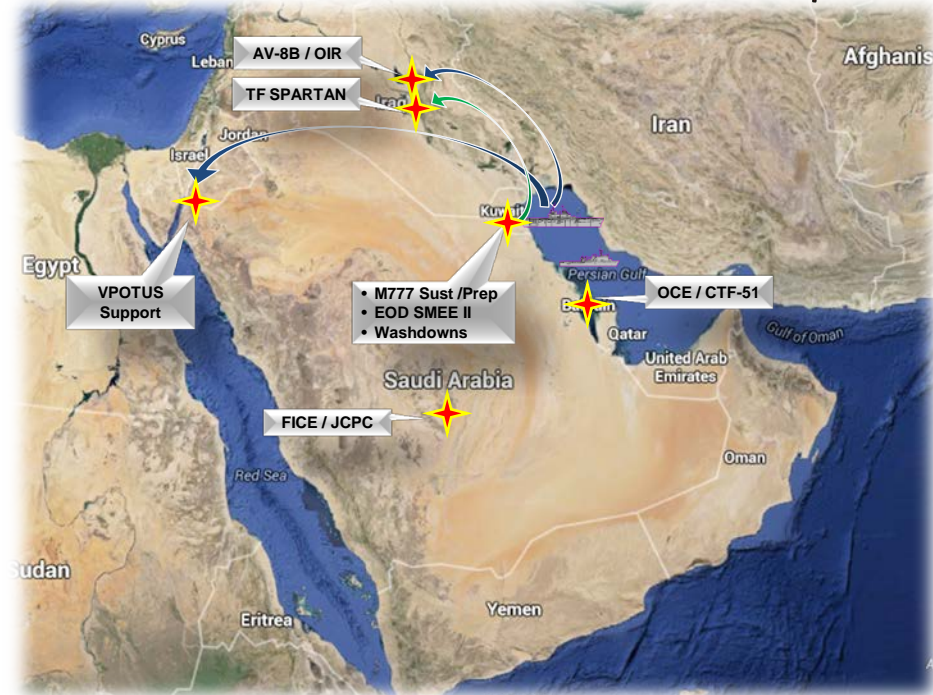

March 2016

- Named Operations
  - AV-8B strikes in support of Operation INHERENT RESOLVE
  - M777A2 Battery (-)(+) (TF Spartan) deployment to Iraq in support of Operation INHERENT RESOLVE
    - 1 x LNO to CJFLCC-I in Baghdad
    - 3 x LNO to TF Erbil
  - FICE in support of JCPC in Kingdom of Saudi Arabia (KSA)
- SOF Integration
  - CHD Support to JSOTF-AP
  - EOD SMEE in Kuwait
- VPOTUS Support
  - 4x MV-22 self-deploy from KEARSARGE in North Arabian Gulf to Jordan in support of VPOTUS visit
- Exercises
  - PHIBLEX closeout actions in Kuwait