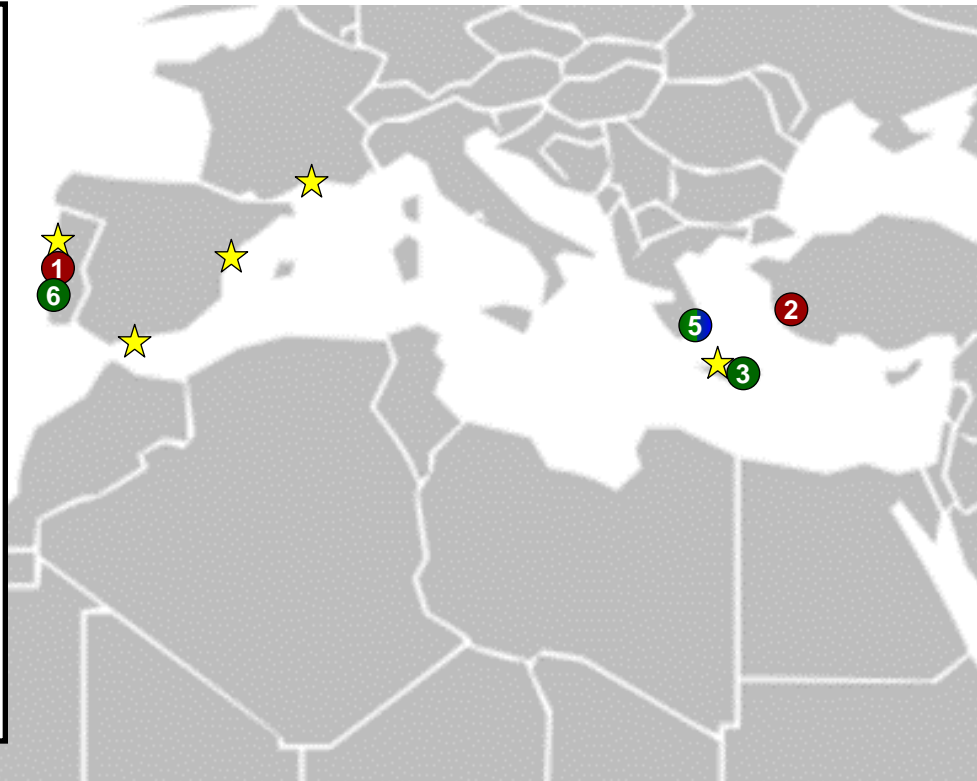

EUCOM / AFRICOM Operations

(12 Oct – 1 Nov 2015 & 5 – 25 April 2016)

Operations:

1 JCPC FICE

Exercises / Training:

- 1 TRIDENT JUNCTURE (ARL)
- 2 EGEMEN (KSG)
- 3 NMIOTC Vessel, Board, Search & Seizure (VBSS) training
- 4 JOAN D'ARC
- 5 Karavia Range / GUNEX
- 6 Portuguese Bilateral Training

SOF Integration:

- Afloat Forward Staging Base (AFSB) planning (KSG)
- DLQs with Special Operations Command – Africa (SOCAF) & Europe (SOCEUR)
- AFRICOM Rapid Response Force – North (RRF-N)

Other Initiatives:

- Malta FONOPS
- PASSEX w/ Turkey
- SPMAGTF-CR-AF CQ/AAR

★ **Port Visits**

- 17-19 Oct: Lisbon, Portugal (ARL)
- 18 Oct: Rota, Spain (KSG)
- 18-24 Oct: *Rota, Spain (OAK)
- 29 Oct: Souda Bay, Crete (ARL)
- 2-5 Nov: *Souda Bay, Crete (ARL)
- 13-17 Apr: Valencia, Spain (KSG)
- 14-17 Apr: Marseille, France (KSG)
- 16-20 Apr: Lisbon, Portugal (OAK)
- 19-20 Apr: Rota, Spain (KSG)
- *Ship Maintenance

Distinguished Visitor (DV) Visits

- 7-8 Apr: Turkish Military Embark (ARL)
- 10 Apr: Tunisian DV Visit (KSG)
- 13 Apr: Spanish Navy Office Call (KSG)
- 13-17 Apr: Ship Tours/Marseille (ARL)
- 14-15 Apr: Ship Tours/Valencia (KSG)
- 17-19 Apr: Ship Tours/Lisbon (OAK)
- 18 Apr: Portuguese Flag Officer Call (OAK)
- 19 Apr: Commanding General, Marine Corps Forces Europe/Africa (KSG)