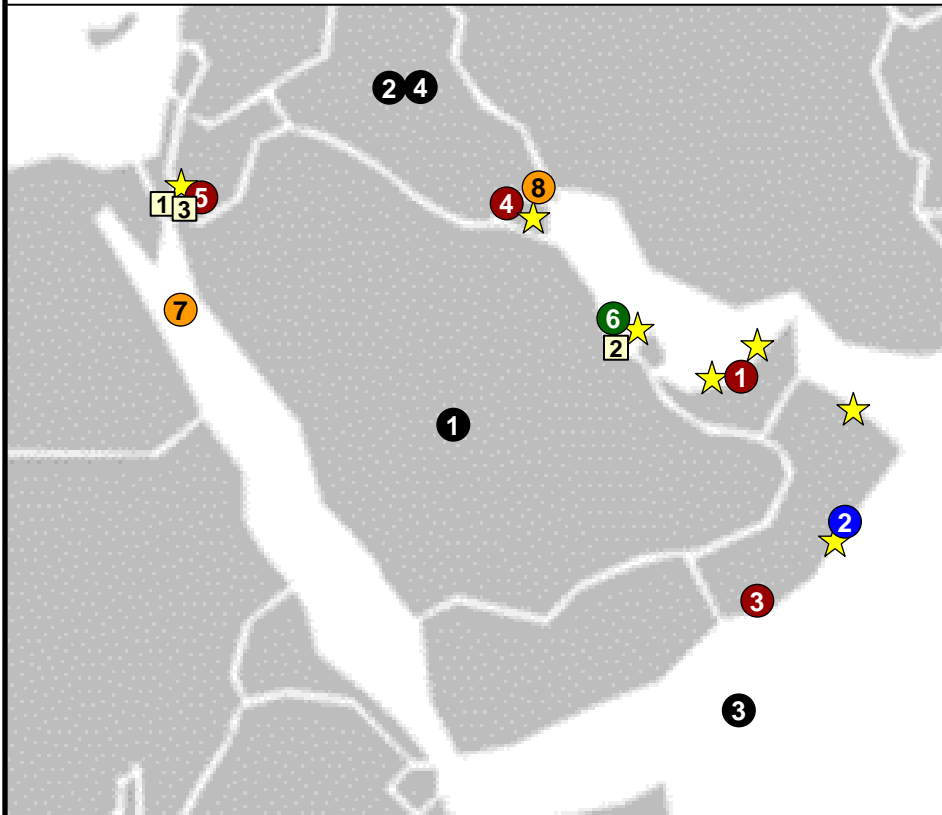

CENTCOM Operations

(1 Nov 2015 – 5 Apr 2016)