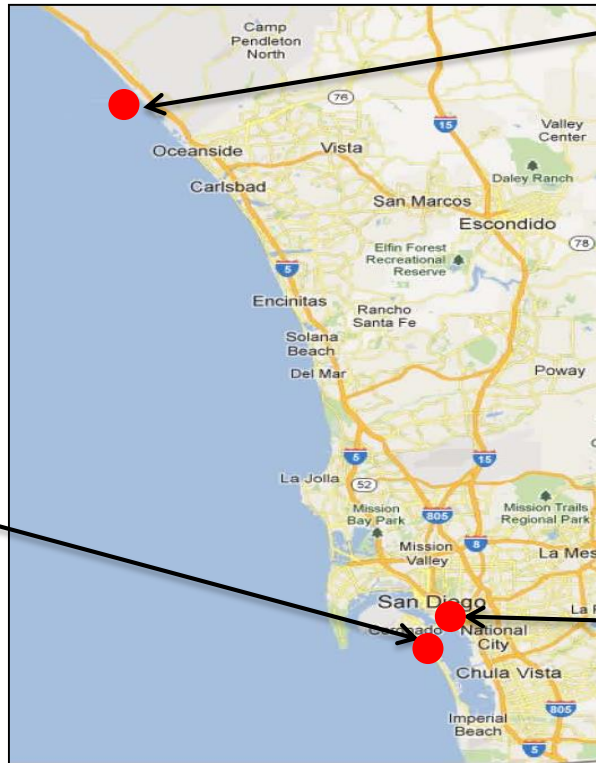

Camp Pendleton (LCAC)

Assault Craft Unit 5

Naval Base San Diego (32nd Street)

- Amphibious Squadrons
- CPR-1
- CPR-3
- CPR-5

Roles for the Expeditionary Strike Group

Commander, Amphibious Task Force

Commander, Maritime Preposition Force