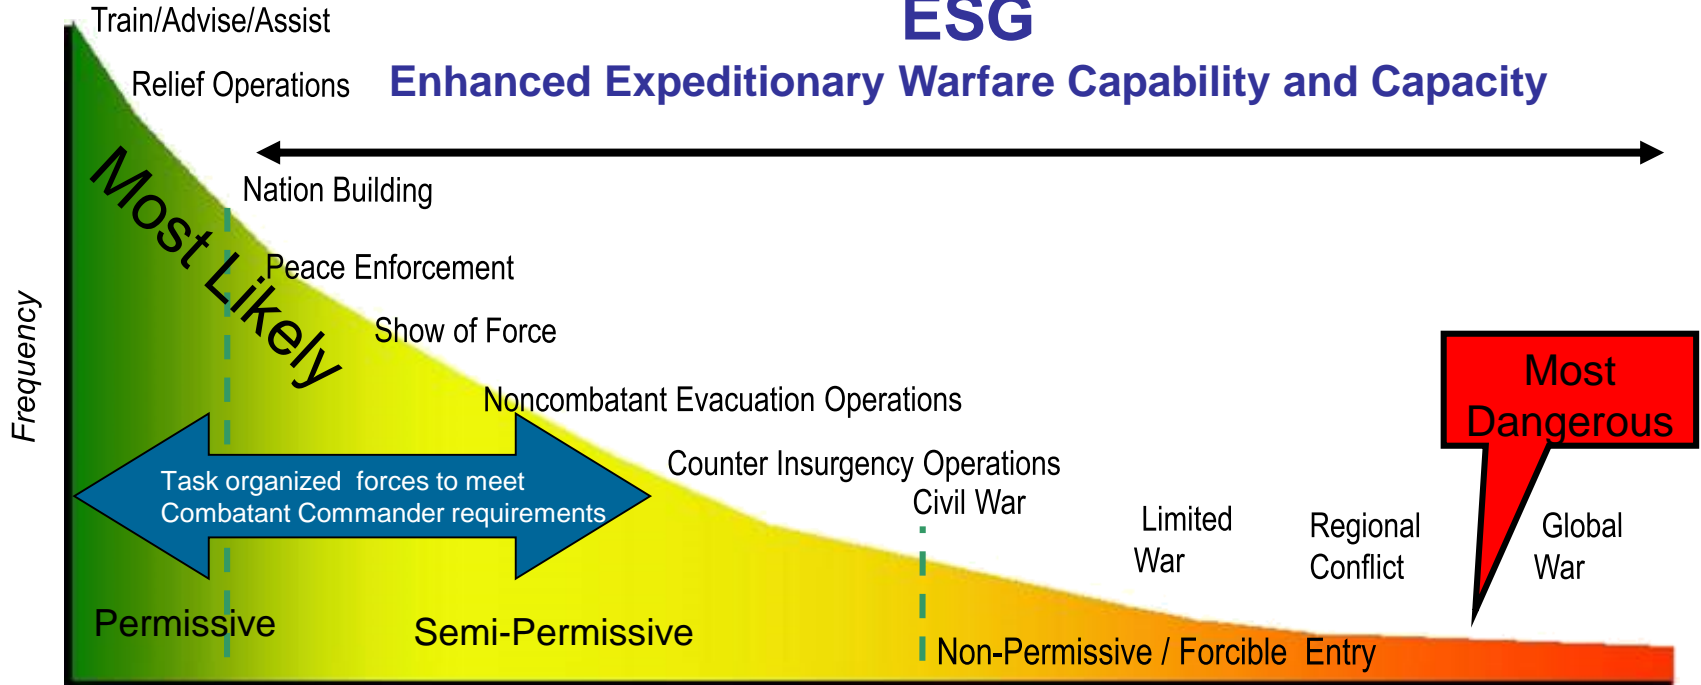

ESG

Enhanced Expeditionary Warfare Capability and Capacity