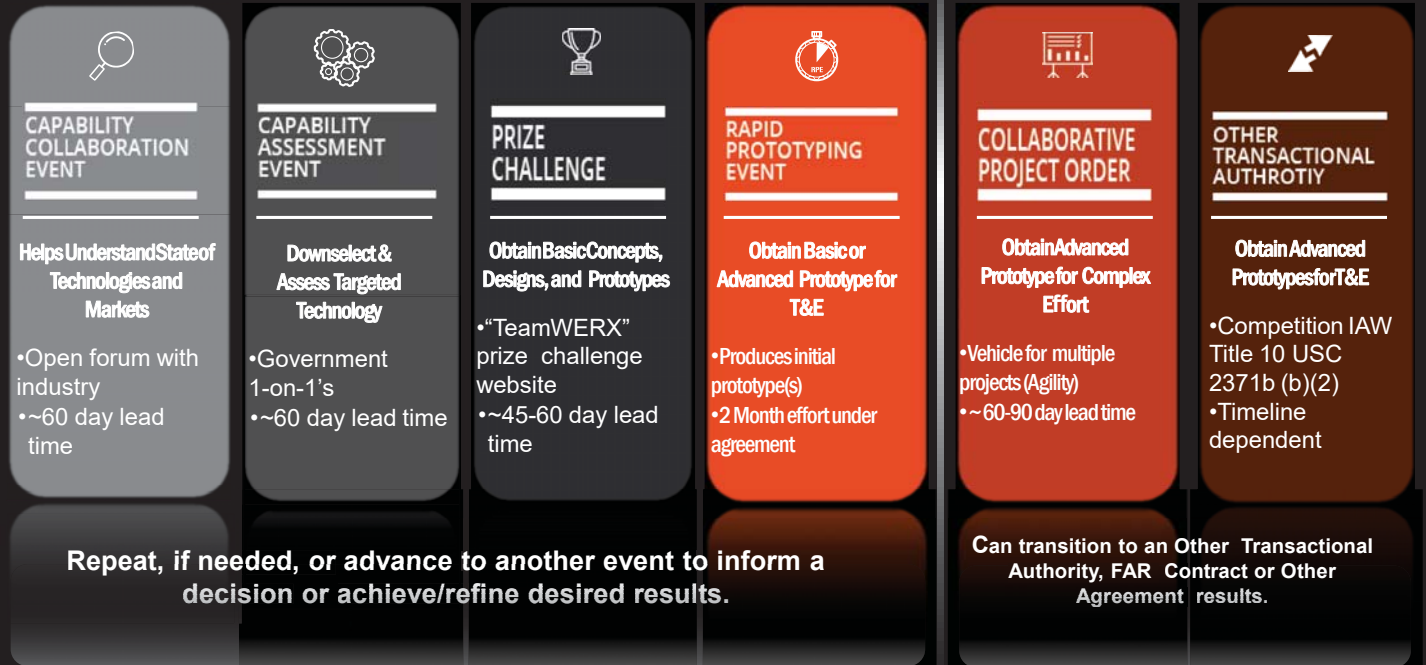

When It WERX