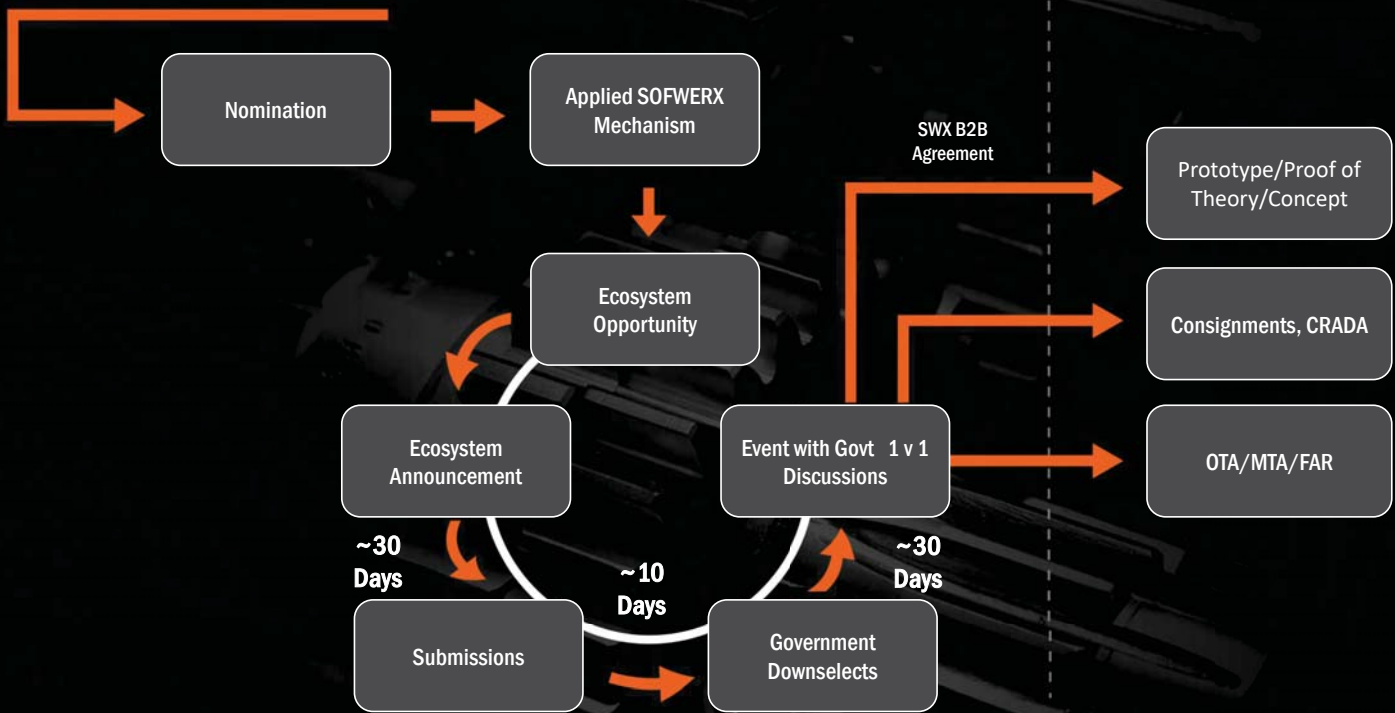

SOFWERX

DISTRIBUTION A: APPROVED FOR PUBLIC RELEASE

Under a Title 15 Partnership Intermediary Agreement (PIA):

“Big Tent” philosophy which includes:

- SOCOM
- Inter Agency Partners
- Industry Partners/Fellows
- FFRDC’s/Labs
- Academics/Interns
- Hackers/Makers

A platform designed and operated to help solve challenging warfighter problems through increased collaboration and innovation

Value to Industry, Academia and Labs

- Direct Ecosystem alerts sent for opportunities
- Helps provide or make clear USSOCOM processes and/or desires
- Provides venues to interact with stakeholders and OGA
- Lower Barriers to Entry
- Agile B2B Processes
- Neutral Facilitation

When It WERX

How it WERX

Metrics Matter

Nominations

Activity

Impact

53 x Component

28 x Collab.
Project Orders