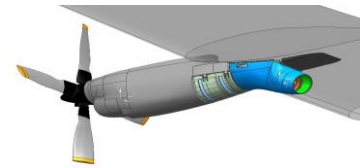

MC-12W

U-28A/PC-12

MOBILITY - INFILTRATE

EC-130J Commando Solo

CV-22 Osprey

C-145A Skytruck

C-146A Wolfhound

MC-130H Talon II

MC-130J Commando II

STRIKE - FINISH

MQ-9 Reaper

MQ-1C Gray Eagle

AC-130U Spooky

AC-130W Stinger II

AC-130J Ghost rider

Stand Off Precision Guided Munitions

TECHNOLOGY INSERTION

Sensors

Mission Automation

Survivability

Kinetic Effects / DE